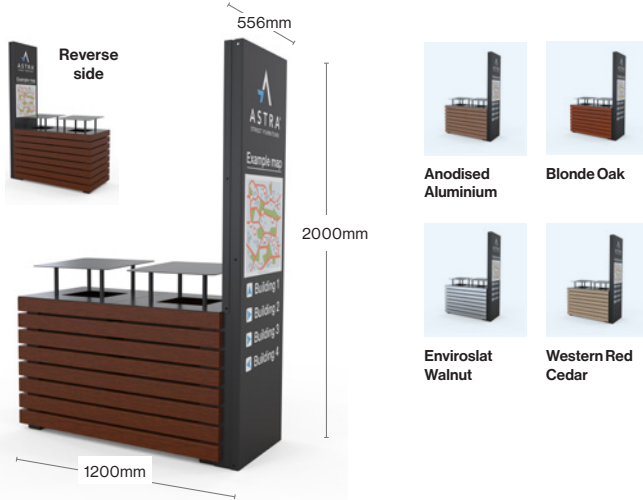

Barcelona Dual Bin Covered Top with Wayfinding Sign Board

- Size: 556(W) x 2000(H) x 1200(L)mm
- Wayfinding signage to be printed to your custom design requirements. Price includes printing and up to 2 design proofs.

code	description	trade price
46-BDBCTT-PSB	Merbau Hardwood	$6,770.00/ea
46-BDBCTA-PSB	Anodised Aluminium	$7,150.00/ea
46-BDBCTC-PSB	Enviroslat Walnut	$7,440.00/ea
46-BDBCTWGA-PSB	Wood Grain Aluminium - Western Red Cedar	$7,440.00/ea
46-BDBCTBO-PSB	Wood Grain Aluminium - Blonde Oak	$7,440.00/ea

Astra Carbon Footprint Tracker - See Page 5