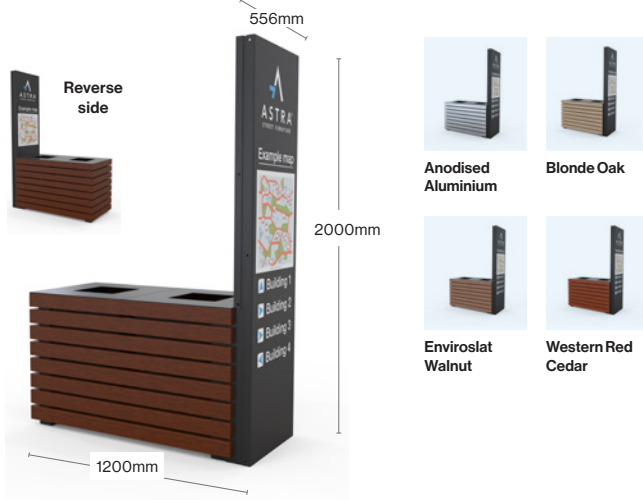

Barcelona Wayfinding Sign Boards

Barcelona Dual Bin Open Top with Wayfinding Sign Board

- Size: 556(W) 2000(H) x 1200(L)mm
- Wayfinding signage to be printed to your custom design requirements. Price includes printing and up to 2 design proofs.

code	description	trade price
46-BDBCOT-PSB	Merbau Hardwood	$6,460.00/ea
46-BDBCOA-PSB	Anodised Aluminium	$6,870.00/ea
46-BDBCOC-PSB	Enviroslat Walnut	$6,999.00/ea
46-BDBCOWGA-PSB	Wood Grain Aluminium - Western Red Cedar	$6,999.00/ea
46-BDBCOBO-PSB	Wood Grain Aluminium - Blonde Oak	$6,999.00/ea

Astra Carbon Footprint Tracker - See Page 5