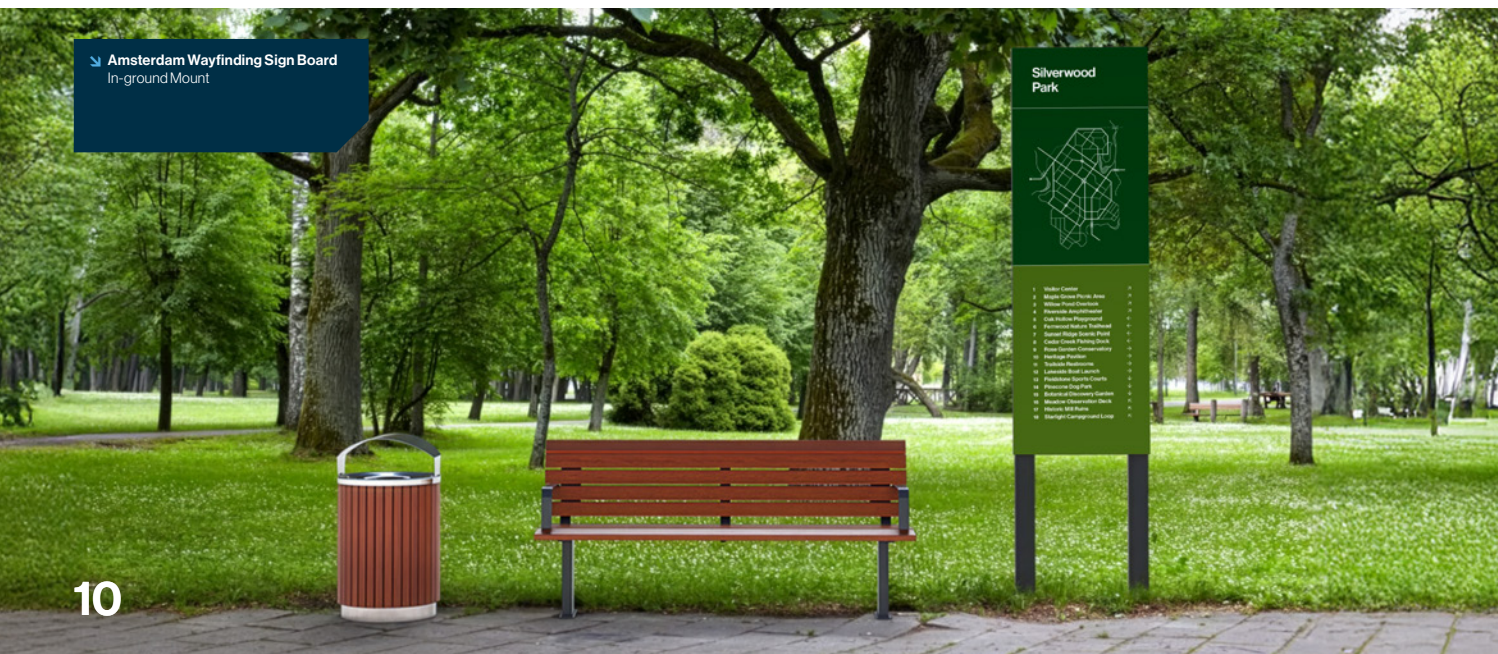

code	trade price
49-AWFS-UIG	\$2,440.00/ea

Amsterdam Wayfinding Sign Board  
In-ground Mount

Amsterdam Wayfinding Sign Board  
In-ground Mount

Amsterdam Wayfinding Sign Board  
In-ground Mount