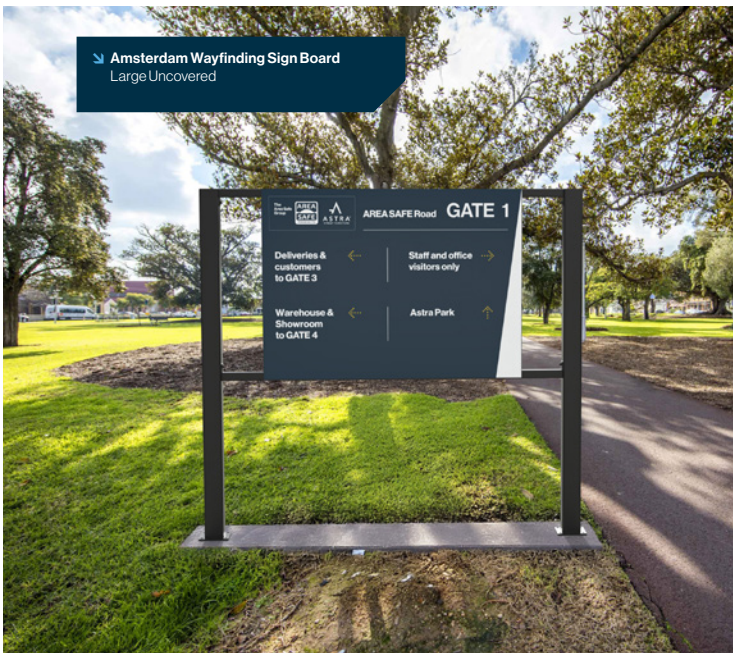

Amsterdam Wayfinding Sign Boards

Amsterdam Wayfinding Sign Board Large Covered

- Base Plate Mounting (130x130mm base plate)
- Size: 1922(W) x 2548(H) x 1831(D)mm
- Sign Size: 900x600mm
- Printing 1 or 2 sides
- Price includes printing on 1 or 2 sides and up to 3 artwork proof changes
- Material: Aluminium Frame & Sign Backing

code	trade price
49-AWFS-LRG-CV	$5,695.00 /ea

Amsterdam Wayfinding Sign Board Large Uncovered

- Size: 1840(W) x 1650(H) x 89(D)mm
- Sign Size: 1220x900mm
- Printing 1 or 2 sides
- Price includes printing on 1 or 2 sides and up to 3 artwork proof changes
- Material: Aluminium Frame & Sign Backing

code	trade price
49-AWFS-LRG-UC	$2,690.00 /ea