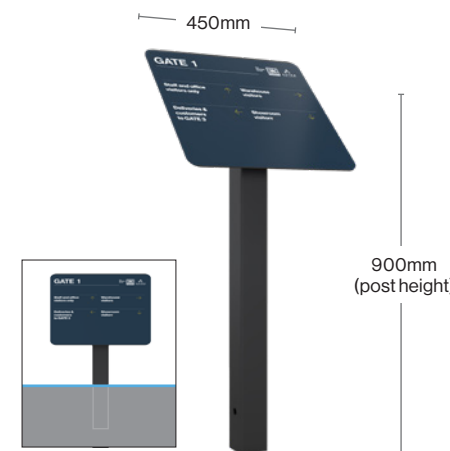

Amsterdam Wayfinding Sign Board Small

- Sign Size: 450x450mm (Custom sizes available)
- In-ground Mounting Post
- Sign on 45° angle for easy ready
- Height: 900mm In-ground Post – can be set at 650mm above ground or lower if required
- Price includes printing and up to 3 artwork proof changes
- Material: Aluminium Frame & Sign Backing

code	trade price
49-AWFS-SML	$675.00/ea