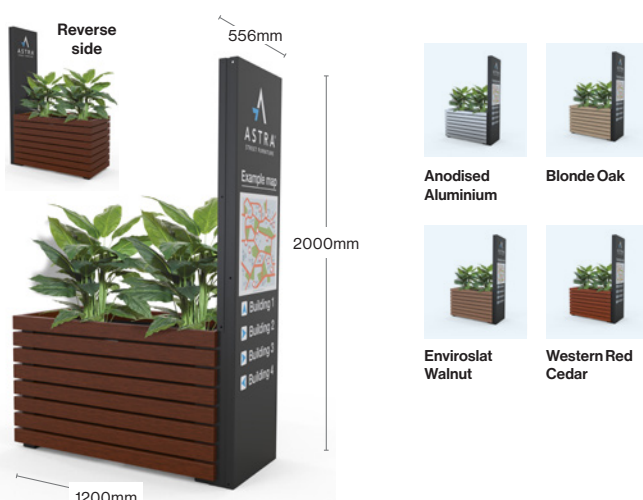

NEW Barcelona Large Rectangular Planter with Wayfinding Sign Board

- Size: 712(W) x 2000(H) x 1306(L)mm
- Wayfinding signage to be printed to your custom design requirements. Price includes printing and up to 2 design proofs.

code	description	trade price
46-ABRPT-PSB	Merbau Hardwood	$5,240.00/ea
46-ABRPA-PSB	Anodised Aluminium	$5,430.00/ea
46-ABRPC-PSB	Enviroslat Walnut	$5,570.00/ea
46-ABRPWGA-PSB	Wood Grain Aluminium - Western Red Cedar	$5,570.00/ea
46-ABRPBO-PSB	Wood Grain Aluminium - Blonde Oak	$5,570.00/ea

Astra Carbon Footprint Tracker - See Page 5