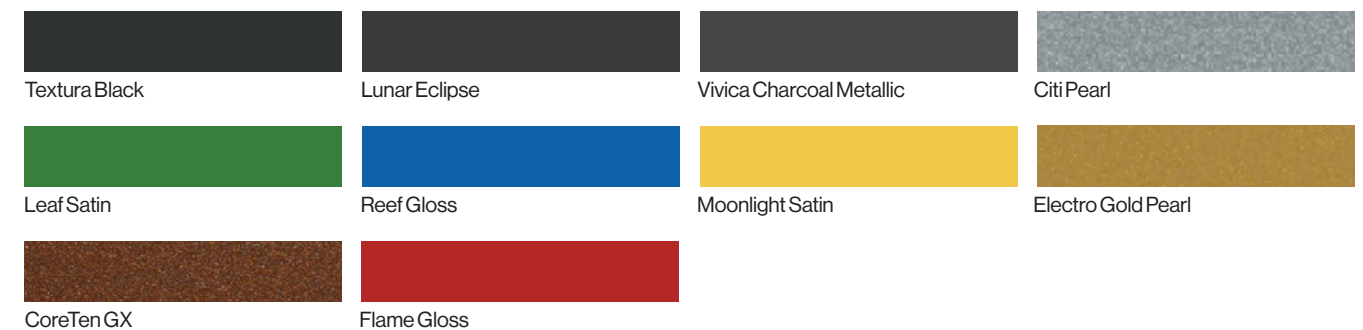

# Powder Coat Colours

Note: All products are priced based on ONE standard advertised colour. Changing this ONE standard colour to one of the below colours is

possible but does attract additional cost. Other colours are available from the Dulux & Interpon Powder Coat Ranges.

## Standard Colours

## Speciality Colours