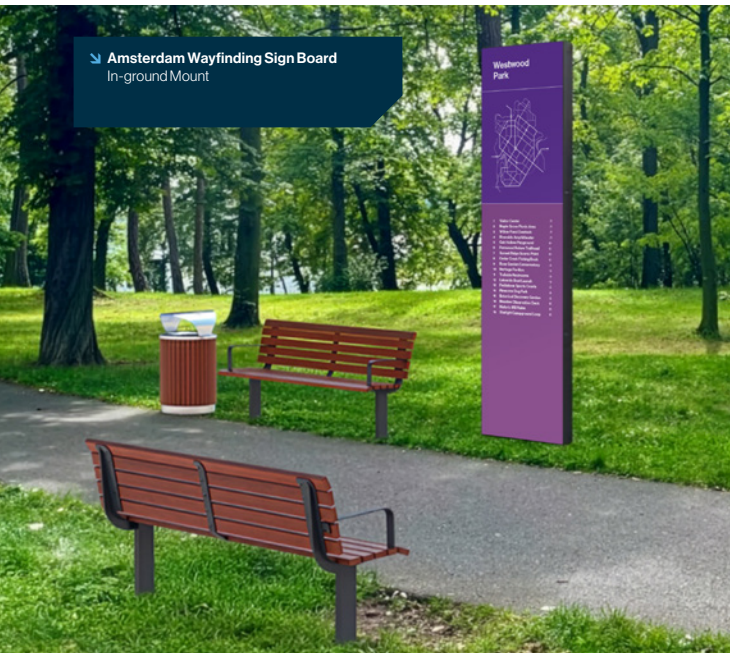

Amsterdam Wayfinding Sign Board
In-ground Mount