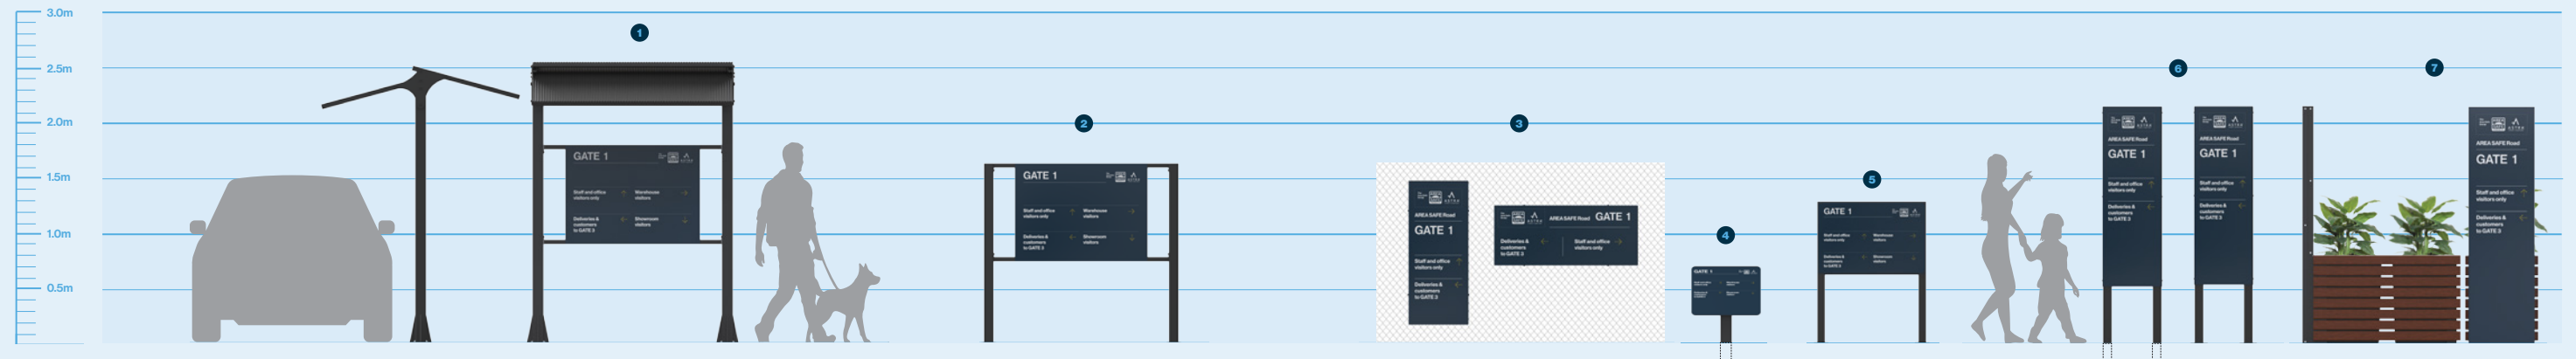

The Astra Wayfinding Range

→ 1. Amsterdam Wayfinding Sign Board
Large Covered

See Page 7

→ 2. Amsterdam Wayfinding Sign Board
Large Uncovered

See Page 7

→ 3. Amsterdam Wayfinding Sign Board
Wall/Fence Mount

See Page 9

→ 7. Barcelona Large Rectangular Planter with Wayfinding Sign Board

See Page 13

→ 4. Amsterdam Wayfinding Sign Board
Small

See Page 9

→ 5. Amsterdam Wayfinding Sign Board
Medium

See Page 9

→ 6. Amsterdam Wayfinding Sign Board
Baseplate Mount or In-ground

See Page 11