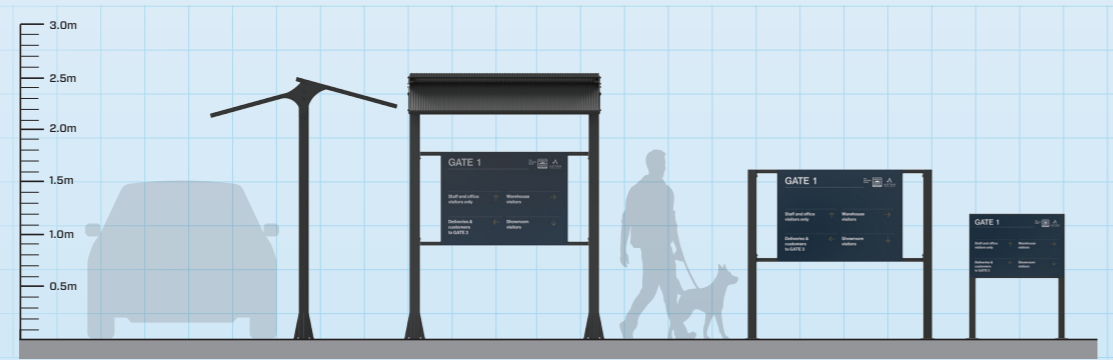

Amsterdam & Barcelona Wayfinding Signboards

NEW
Amsterdam Wayfinding Signboard Base Plate

NEW
Amsterdam Wayfinding Signboard Wall Mount

NEW
Amsterdam Wayfinding Signboard Large Covered

Wayfinding Signboards

Wayfinding Signboards

NEW

Amsterdam Wayfinding Signboard Large Covered

- Size: 1922(W) x 2548(H) x 1831(D)mm
- Base Plate Mounting (130x130mm base plate)
- Sign Size: 1220x900mm
- Printing 1 or 2 sides
- Price includes printing on 1 or 2 sides and up to 3 artwork proof changes
- Material: Aluminium Frame & Sign Backing

code	trade price
49-AWFS-LRG-CV	\$5,695.00 / ea

NEW

Amsterdam Wayfinding Signboard Large Uncovered

- Size: 1840(W) x 1650(H) x 140(D)mm
- Sign Size: 1220x900mm
- Printing 1 or 2 sides
- Price includes printing on 1 or 2 sides and up to 3 artwork proof changes
- Material: Aluminium Frame & Sign Backing