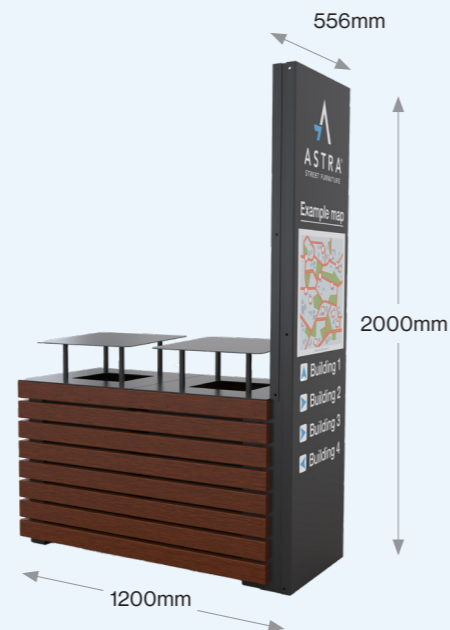

Barcelona Dual Bin

Covered Top with Wayfinding Signboard

- Size: 556(W) x 2000(H) x 1200(L)mm
- Wayfinding signage to be printed to your custom design requirements. Price includes printing and up to 2 design proofs.

code	description	trade price
46-BDBCTT-PSB	Merbau Hardwood	$6,770.00 / ea
46-BDBCTA-PSB	Anodised Aluminium	$7,150.00 / ea
46-BDBCTC-PSB	Enviroslat Walnut	$7,440.00 / ea
46-BDBCTWGA-PSB	Wood Grain Aluminium - Western Red Cedar	$7,440.00 / ea
46-BDBCTBO-PSB	Wood Grain Aluminium - Blonde Oak	$7,440.00 / ea

Astra Carbon Footprint Tracker
- See Online