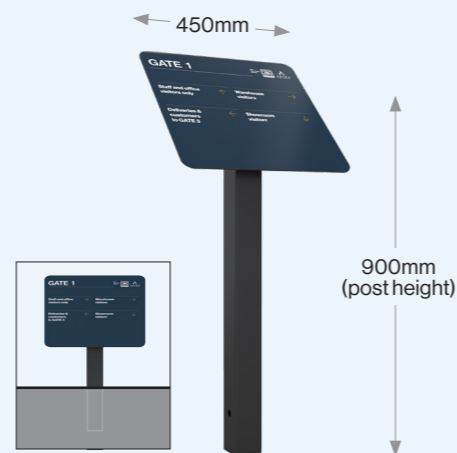

code	trade price
49-AWFS-WM	\$1,260.00 / ea

NEW

Amsterdam Wayfinding Signboard Medium

- Size: 920(W) x 1200(H) x 65(D)mm
- Base Plate Mounting (130x130mm base plate)
- Sign Size: 900x600mm
- Printing 1 or 2 sides
- Price includes printing on 1 or 2 sides and up to 3 artwork proof changes
- Material: Gal Frame & Aluminium Sign Backing

code	trade price
49-AWFS-MED	\$2,380.00 / ea

NEW

Amsterdam Wayfinding Signboard Small

- Sign Size: 450x450mm (Custom sizes available)
- In-ground Mounting Post
- Sign on 45° angle for easy ready
- Height: 900mm In-ground Post – can be set at 650mm above ground or lower if required
- Price includes printing and up to 3 artwork proof changes
- Material: Aluminium Frame & Sign Backing

code	trade price
49-AWFS-SML	\$675.00 / ea

Wayfinding Signboards

NEW

Amsterdam Wayfinding Signboard Base Plate Mount

- Size: 2000(H) x 500(W) x 81(D)mm
- Base Plate Mounting (150x150mm base plate)
- Bottom panel can be left off
- Price includes printing on 1 or 2 sides and up to 3 artwork proof changes
- Material: Gal Frame & Aluminium Sign Backing

code	trade price
49-AWFS-UBP	\$2,440.00 / ea

NEW

Amsterdam Wayfinding Signboard In-ground

- Overall Size: 2300(H) x 500(W) x 81(D)
- In-ground Mounting
- Bottom panel can be left off
- Recommended above ground height: 2000mm
- Price includes printing on 1 or 2 sides and up to 3 artwork proof changes
- Material: Gal Frame & Aluminium Sign Backing