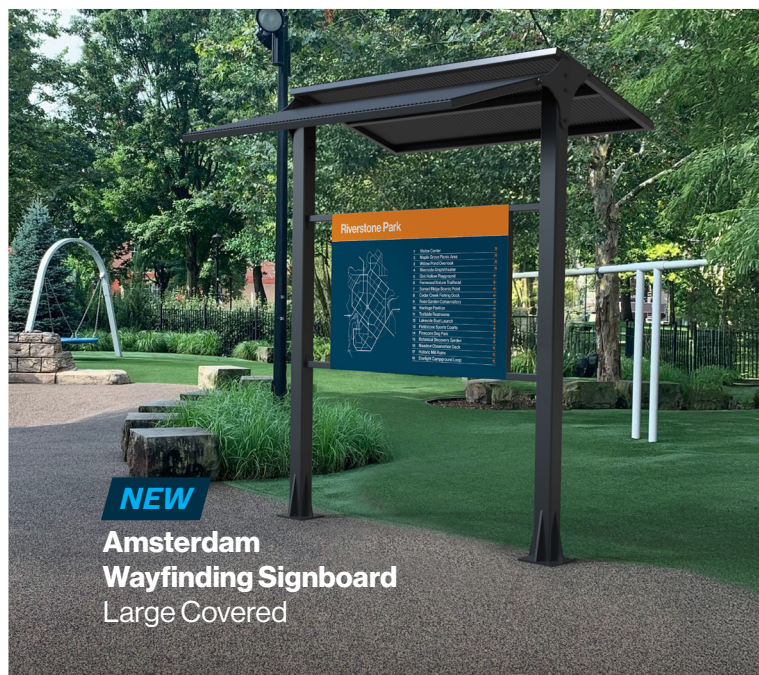

Amsterdam & Barcelona Wayfinding Signboards

NEW
Amsterdam Wayfinding Signboard Base Plate

NEW
Amsterdam Wayfinding Signboard Wall Mount

NEW
Amsterdam Wayfinding Signboard Large Covered

Wayfinding Signboards

Wayfinding Signboards

NEW

Amsterdam Wayfinding Signboard Large Covered

- Size: 1922(W) x 2548(H) x 1831(D)mm
- Base Plate Mounting (130x130mm base plate)
- Sign Size: 1220x900mm
- Printing 1 or 2 sides
- Price includes printing on 1 or 2 sides and up to 3 artwork proof changes
- Material: Aluminium Frame & Sign Backing