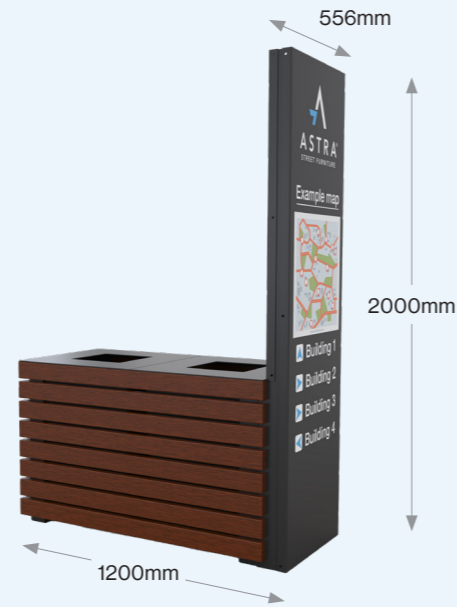

Wayfinding Signboards

Barcelona Dual Bin

Open Top with Wayfinding Signboard

- Size: 556(W) 2000(H) x 1200(L)mm
- Wayfinding signage to be printed to your custom design requirements. Price includes printing and up to 2 design proofs.

code	description	trade price
46-BDBCOT-PSB	Merbau Hardwood	$6,460.00 / ea
46-BDBCOA-PSB	Anodised Aluminium	$6,870.00 / ea
46-BDBCOC-PSB	Enviroslat Walnut	$6,999.00 / ea
46-BDBCOWGA-PSB	Wood Grain Aluminium - Western Red Cedar	$6,999.00 / ea
46-BDBCOCO-PSB	Wood Grain Aluminium - Blonde Oak	$6,999.00 / ea

Astra Carbon Footprint Tracker
- See Online