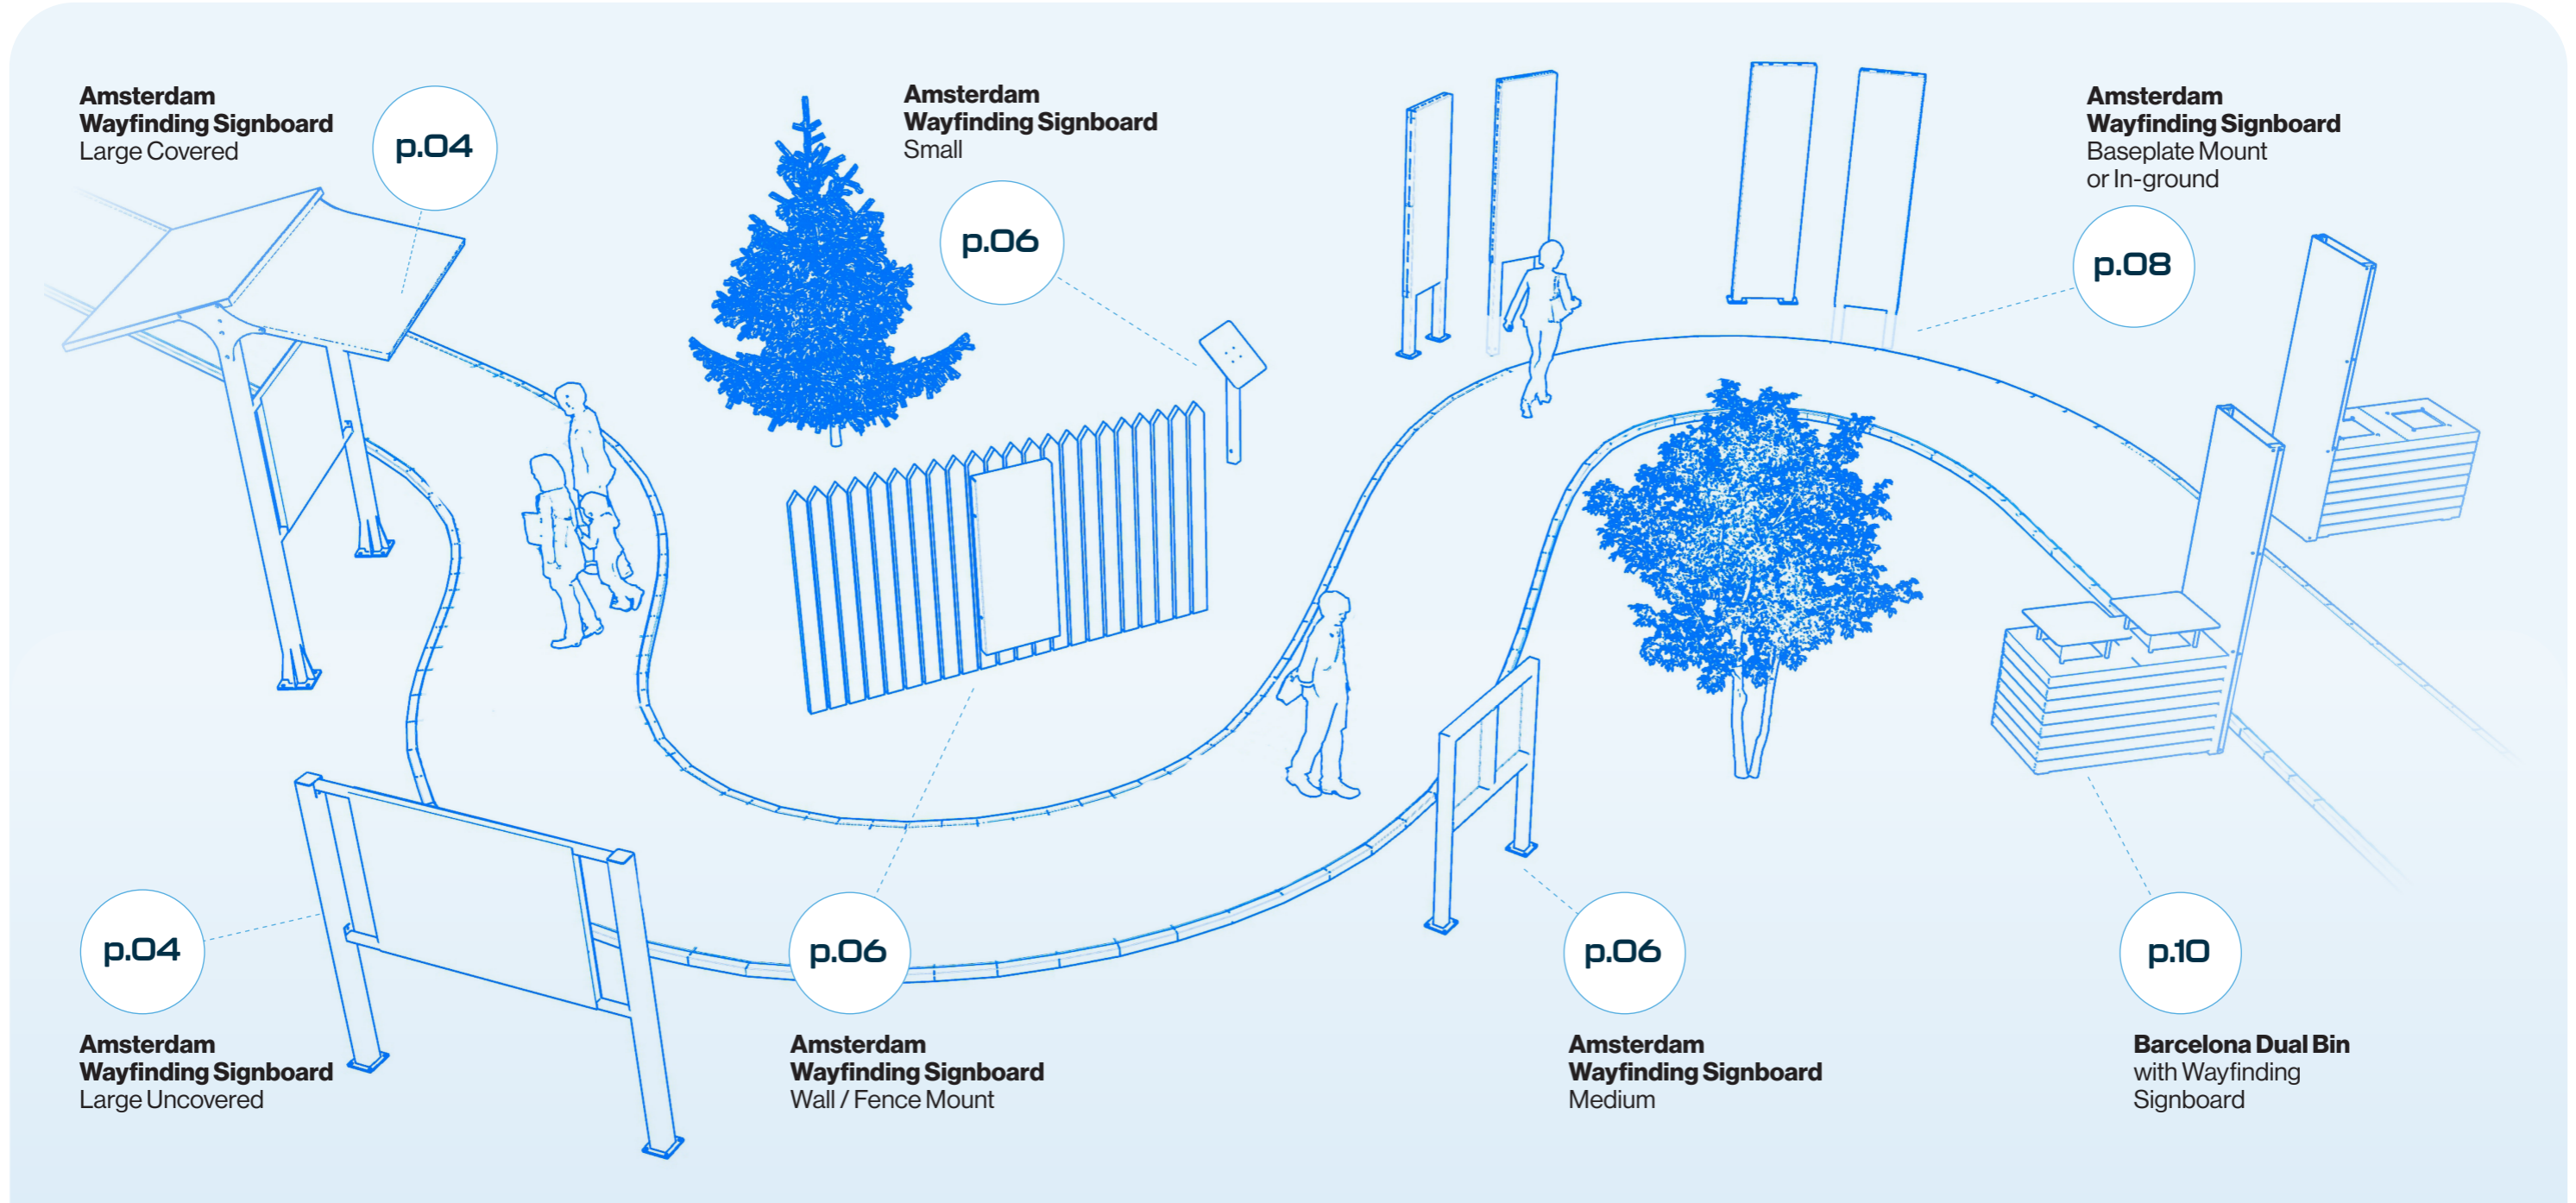

Amsterdam & Barcelona Wayfinding Signboards

NEW
Amsterdam Wayfinding Signboard Base Plate

NEW
Amsterdam Wayfinding Signboard Wall Mount

NEW
Amsterdam Wayfinding Signboard Large Covered

Wayfinding Signboards

Wayfinding Signboards

NEW

Amsterdam Wayfinding Signboard Large Covered

- Size: 1922(W) x 2548(H) x 1831(D)mm
- Base Plate Mounting (130x130mm base plate)
- Sign Size: 1220x900mm
- Printing 1 or 2 sides
- Price includes printing on 1 or 2 sides and up to 3 artwork proof changes
- Material: Aluminium Frame & Sign Backing

code	trade price
49-AWFS-LRG-CV	\$5,695.00 / ea

NEW

Amsterdam Wayfinding Signboard Large Uncovered

- Size: 1840(W) x 1650(H) x 140(D)mm
- Sign Size: 1220x900mm
- Printing 1 or 2 sides
- Price includes printing on 1 or 2 sides and up to 3 artwork proof changes
- Material: Aluminium Frame & Sign Backing

code	trade price
49-AWFS-LRG-UC	\$2,690.00 / ea

Wayfinding Signboards

NEW

Amsterdam Wayfinding Signboard Wall/Fence Mount

- Size: 1200mm x 500mm
- Can be mounted landscape or portrait
- Price includes printing and up to 3 artwork proof changes
- Material: Aluminium Frame & Sign Backing