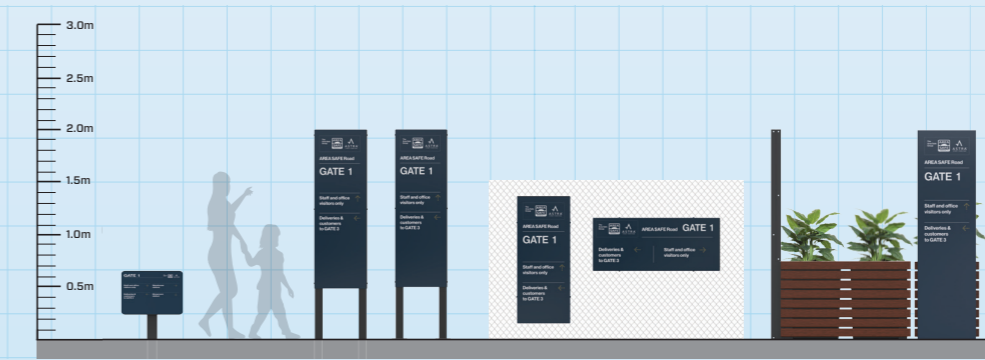

Amsterdam & Barcelona Wayfinding Signboards

NEW
Amsterdam Wayfinding Signboard Base Plate

NEW
Amsterdam Wayfinding Signboard Wall Mount

NEW
Amsterdam Wayfinding Signboard Large Covered

Wayfinding Signboards

Wayfinding Signboards

NEW

Amsterdam Wayfinding Signboard Large Covered

- Size: 1922(W) x 2548(H) x 1831(D)mm
- Base Plate Mounting (130x130mm base plate)
- Sign Size: 1220x900mm
- Printing 1 or 2 sides
- Price includes printing on 1 or 2 sides and up to 3 artwork proof changes
- Material: Aluminium Frame & Sign Backing

code	trade price
49-AWFS-LRG-CV	\$5,695.00 / ea

NEW

Amsterdam Wayfinding Signboard Large Uncovered

- Size: 1840(W) x 1650(H) x 140(D)mm
- Sign Size: 1220x900mm
- Printing 1 or 2 sides
- Price includes printing on 1 or 2 sides and up to 3 artwork proof changes
- Material: Aluminium Frame & Sign Backing