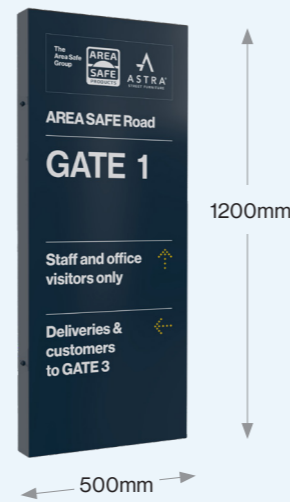

code	trade price
49-AWFS-LRG-CV	\$5,695.00 / ea

NEW

Amsterdam Wayfinding Signboard Large Uncovered

- Size: 1840(W) x 1650(H) x 140(D)mm
- Sign Size: 1220x900mm
- Printing 1 or 2 sides
- Price includes printing on 1 or 2 sides and up to 3 artwork proof changes
- Material: Aluminium Frame & Sign Backing

code	trade price
49-AWFS-LRG-UC	\$2,690.00 / ea

Wayfinding Signboards

NEW

Amsterdam Wayfinding Signboard Wall/Fence Mount

- Size: 1200mm x 500mm
- Can be mounted landscape or portrait
- Price includes printing and up to 3 artwork proof changes
- Material: Aluminium Frame & Sign Backing

code	trade price
49-AWFS-WM	\$1,260.00 / ea

NEW

Amsterdam Wayfinding Signboard Medium

- Size: 920(W) x 1200(H) x 65(D)mm
- Base Plate Mounting (130x130mm base plate)
- Sign Size: 900x600mm
- Printing 1 or 2 sides
- Price includes printing on 1 or 2 sides and up to 3 artwork proof changes
- Material: Gal Frame & Aluminium Sign Backing

code	trade price
49-AWFS-MED	\$2,380.00 / ea

NEW

Amsterdam Wayfinding Signboard Small

- Sign Size: 450x450mm (Custom sizes available)
- In-ground Mounting Post
- Sign on 45° angle for easy ready
- Height: 900mm In-ground Post – can be set at 650mm above ground or lower if required
- Price includes printing and up to 3 artwork proof changes
- Material: Aluminium Frame & Sign Backing