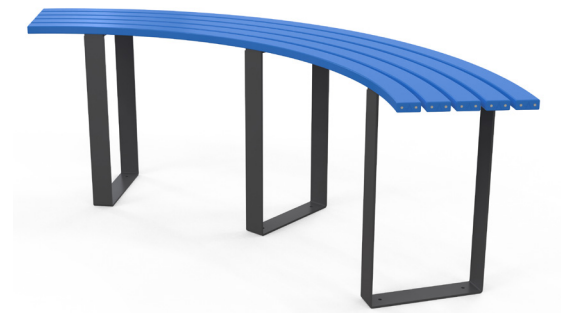

Milan Curved Lookout Table Settings

NEW

Milan Lookout Table Setting Curved

- Inside Radius: 1215mm (90°)
- Outside Radius: 1625mm (90°)
- Height: 750mm
- 1x Table & 3x Orbit Stools (Monument)

code	description	trade price
49-AMLLTC-SOB-(COLOURCODE)		$4,080.00 / ea

Astra Carbon Footprint Tracker

NEW

Milan Lookout Table Curved

- Inside Radius: 1215mm (90°)
- Outside Radius: 1625mm (90°)
- Height: 750mm

code	description	trade price
49-AMLLTC-(COLOURCODE)		$2,825.00 / ea

Astra Carbon Footprint Tracker

NEW

Milan Lookout Bar Table Setting Curved

- Inside Radius: 1215mm (90°)
- Outside Radius: 1625mm (90°)
- Height: 1020mm
- 1x Table & 3x Orbit Bar-Height Stools (Monument)

code	description	trade price
49-AMLLBHTC-SOB-(COLOURCODE)		$4,865.00 / ea

Astra Carbon Footprint Tracker

NEW

Milan Lookout Bar Table Curved

- Inside Radius: 1215mm (90°)
- Outside Radius: 1625mm (90°)
- Height: 1020mm

code	description	trade price
49-AMLLBHTC-(COLOURCODE)		$2,990.00 / ea

Astra Carbon Footprint Tracker