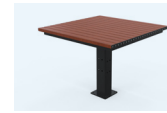

Western Red
Cedar