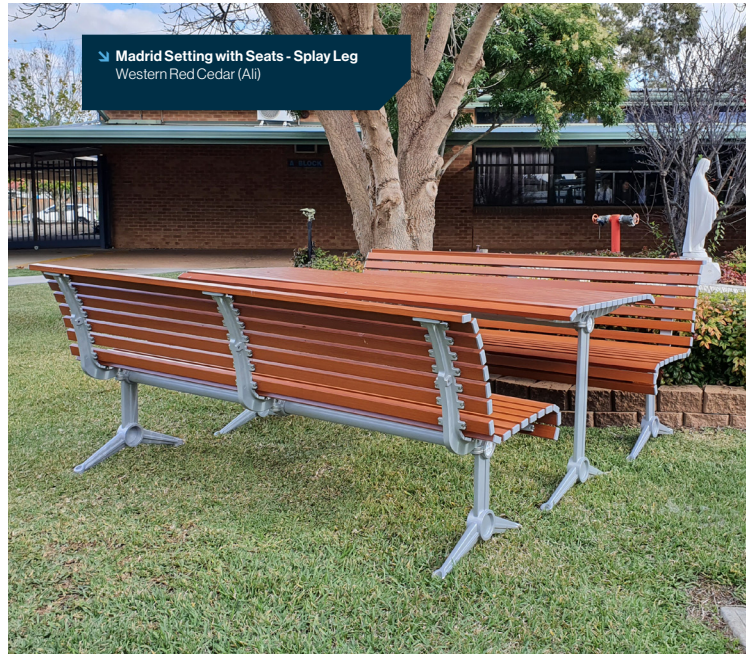

Madrid Setting with Seats - Splay Leg
Western Red Cedar (All)