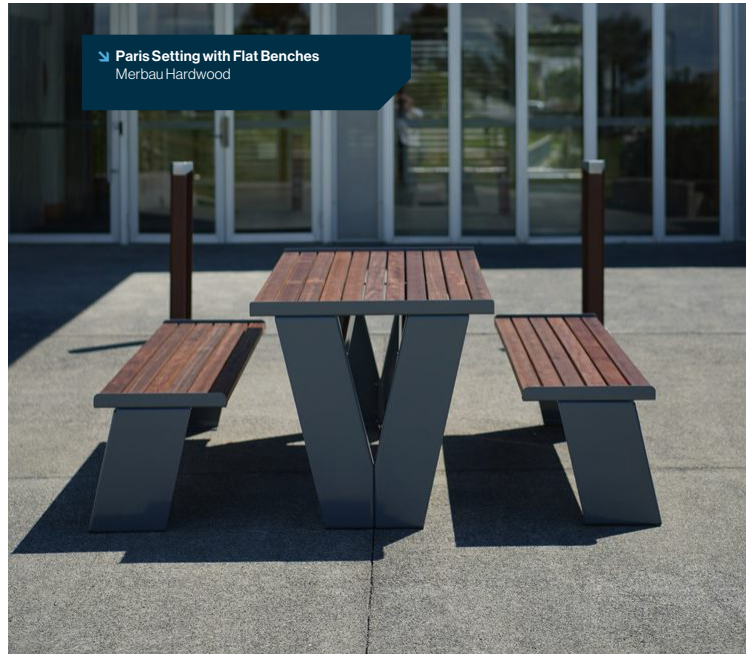

Paris Setting with Flat Benches
Merbau Hardwood