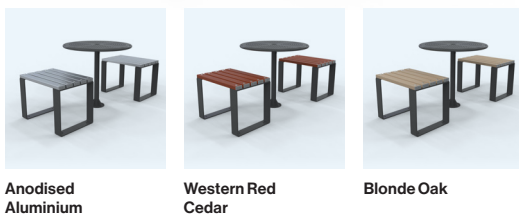

Astra Carbon Footprint Tracker

Milan and Rome Suite

Merbau Hardwood

Milan DDA Table

- Size: 665(W) x 750(H) x 1800(L)mm or 1500(L)mm
- Slat Profile: 70(W) x 30(H)mm

code	description	length	trade price
49-AMLT15	Merbau Hardwood	1500mm	\$1,970.00 / ea
49-AMLT15	Anodised Aluminium	1500mm	\$2,170.00 / ea
49-AMLTAC15-COLOUR CODE	Aluminium - Coloured (7 Standard Colours below)	1500mm	\$2,550.00 / ea
49-AMLTWGA15	Wood Grain Aluminium - Western Red Cedar	1500mm	\$2,360.00 / ea
49-AMLTBO15	Wood Grain Aluminium - Blonde Oak	1500mm	\$2,360.00 / ea
49-AMLT18	Merbau Hardwood	1800mm	\$2,050.00 / ea
49-AMLT18	Anodised Aluminium	1800mm	\$2,270.00 / ea
49-AMLTAC18-COLOUR CODE	Aluminium - Coloured (7 Standard Colours below)	1800mm	\$2,690.00 / ea
49-AMLTWGA18	Wood Grain Aluminium - Western Red Cedar	1800mm	\$2,490.00 / ea
49-AMLTBO18	Wood Grain Aluminium - Blonde Oak	1800mm	\$2,490.00 / ea
49-AUHA	Umbrella Hole (All Slats)		\$89.00 / ea
49-AUHS	Umbrella Hole (Merbau)		\$49.00 / ea

Astra Carbon Footprint Tracker

Rome Setting with Benches (x2)

- 1x Orbit Table & 2x Rome Benches
- Table must be bolted down, benches can be left free standing

Merbau Hardwood

code	description	trade price
49-ARTT-SB	Merbau Hardwood	\$2,340.00 / ea
49-ARTA-SB	Anodised Aluminium	\$2,399.00 / ea
47-ARTAC-SB-COLOUR CODE	Aluminium - Coloured (7 Standard Colours below)	\$2,599.00 / ea
49-ARTWGA-SB	Wood Grain Aluminium - Western Red Cedar	\$2,460.00 / ea
49-ARTBO-SB	Wood Grain Aluminium - Blonde Oak	\$2,460.00 / ea