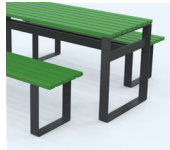

Milan Settings

Green

Milan Setting with Benches

- Table Size: 665(W) x 750(H) x 1800(L)mm or 1500(L)mm
- Bench Size: 410(W) x 450(H) x 1500(L)mm or 1200(L)mm
- 1x Table & 2x Benches

code	description	length	trade price
49-AMLT15-SB	Merbau Hardwood	1500mm	$3,560.00 / ea
49-AMLT15-SB	Anodised Aluminium	1500mm	$4,130.00 / ea
47-AMLTAC15-SB-COLOUR CODE	Aluminium - Coloured (7 Standard Colours below) 1500mm	1500mm	$5,140.00 / ea
49-AMLTWGA15-SB	Wood Grain Aluminium - Western Red Cedar	1500mm	$4,520.00 / ea
49-AMLTBO15-SB	Wood Grain Aluminium - Blonde Oak	1500mm	$4,520.00 / ea
49-AMLT18-SB	Merbau Hardwood	1800mm	$3,810.00 / ea
49-AMLT18-SB	Anodised Aluminium	1800mm	$4,370.00 / ea
47-AMLTAC18-SB-COLOUR CODE	Aluminium - Coloured (7 Standard Colours below) 1800mm	1800mm	$5,450.00 / ea
49-AMLTWGA18-SB	Wood Grain Aluminium - Western Red Cedar	1800mm	$4,870.00 / ea
49-AMLTBO18-SB	Wood Grain Aluminium - Blonde Oak	1800mm	$4,870.00 / ea
49-AUHA	Umbrella Hole (Ali Slats)		$89.00 / ea
49-AUHS	Umbrella Hole (Merbau)		$49.00 / ea

Milan Setting with Seats

- Table Size: 665(W) x 750(H) x 1800(L)mm or 1500(L)mm
- Seat Size: 516(W) x 754(H) x 1500(L)mm or 1200(L)mm
- 1x Table & 2x Seats