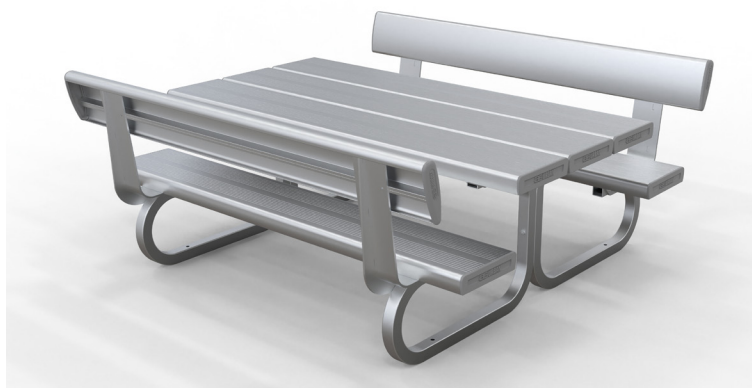

Junior Aluminium Picnic Setting with Backrest

- Size: 1570(W) x 690(H) x (length)mm

code	description	plain ali	coloured
47-AJS-1.5-BR	1.5m Setting	$1,999.00 / ea	$2,525.00 / ea
47-AJS-2-BR	2m Setting	$2,110.00 / ea	$2,575.00 / ea
47-AJS-3-BR	3m Setting	$3,270.00 / ea	$3,990.00 / ea
47-AJS-4-BR	4m Setting	$3,660.00 / ea	$4,430.00 / ea
47-AJS-6-BR	6m Setting	$4,870.00 / ea	$5,790.00 / ea

* Add desired colour to the end of configuration code