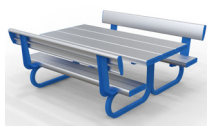

AS Urban Ali Picnic Settings

Junior Aluminium Picnic Setting

- Size (Length) x 1365(W) x 550(H)mm
- Ideal for children under 10 years old
- Bench Height: 335mm
- 6 standard colour choices

code	description	plain ali	coloured
47-AJS-1.5	1.5m Setting	$1,330.00 / ea	$1,630.00 / ea
47-AJS-2	2m Setting	$1,360.00 / ea	$1,660.00 / ea
47-AJS-3	3m Setting	$2,110.00 / ea	$2,610.00 / ea
47-AJS-4	4m Setting	$2,360.00 / ea	$2,860.00 / ea
47-AJS-6	6m Setting	$3,140.00 / ea	$3,740.00 / ea

* Add desired colour to the end of configuration code

Junior Aluminium Picnic Setting with Backrest

- Size: 1570(W) x 690(H) x (length)mm

code	description	plain ali	coloured
47-AJS-1.5-BR	1.5m Setting	$1,999.00 / ea	$2,525.00 / ea
47-AJS-2-BR	2m Setting	$2,110.00 / ea	$2,575.00 / ea
47-AJS-3-BR	3m Setting	$3,270.00 / ea	$3,990.00 / ea
47-AJS-4-BR	4m Setting	$3,660.00 / ea	$4,430.00 / ea
47-AJS-6-BR	6m Setting	$4,870.00 / ea	$5,790.00 / ea

* Add desired colour to the end of configuration code

-CUSBLU