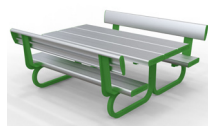

AS Urban Ali Picnic Settings

Junior Aluminium Picnic Setting

- Size (Length) x 1365(W) x 550(H)mm
- Ideal for children under 10 years old
- Bench Height: 335mm
- 6 standard colour choices

code	description	plain ali	coloured
47-AJS-1.5	1.5m Setting	$1,330.00 / ea	$1,630.00 / ea
47-AJS-2	2m Setting	$1,360.00 / ea	$1,660.00 / ea
47-AJS-3	3m Setting	$2,110.00 / ea	$2,610.00 / ea
47-AJS-4	4m Setting	$2,360.00 / ea	$2,860.00 / ea
47-AJS-6	6m Setting	$3,140.00 / ea	$3,740.00 / ea

* Add desired colour to the end of configuration code

Junior Aluminium Picnic Setting with Backrest

- Size: 1570(W) x 690(H) x (length)mm

code	description	plain ali	coloured
47-AJS-1.5-BR	1.5m Setting	$1,999.00 / ea	$2,525.00 / ea
47-AJS-2-BR	2m Setting	$2,110.00 / ea	$2,575.00 / ea
47-AJS-3-BR	3m Setting	$3,270.00 / ea	$3,990.00 / ea
47-AJS-4-BR	4m Setting	$3,660.00 / ea	$4,430.00 / ea
47-AJS-6-BR	6m Setting	$4,870.00 / ea	$5,790.00 / ea

* Add desired colour to the end of configuration code

-CUSGRE