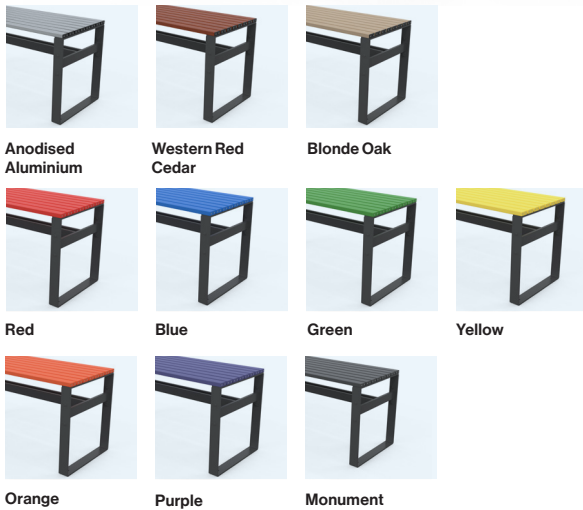

Milan and Rome Suite

Milan DDA Table

- Size: 665(W) x 750(H) x 1800(L)mm or 1500(L)mm
- Slat Profile: 70(W) x 30(H)mm

code	description	length	trade price
49-AMLT15	Merbau Hardwood	1500mm	$1,970.00 / ea
49-AMLT15	Anodised Aluminium	1500mm	$2,170.00 / ea
49-AMLTAC15-COLOUR CODE	Aluminium - Coloured (7 Standard Colours below)	1500mm	$2,550.00 / ea
49-AMLTWGA15	Wood Grain Aluminium - Western Red Cedar	1500mm	$2,360.00 / ea
49-AMLTBO15	Wood Grain Aluminium - Blonde Oak	1500mm	$2,360.00 / ea
49-AMLT18	Merbau Hardwood	1800mm	$2,050.00 / ea
49-AMLT18	Anodised Aluminium	1800mm	$2,270.00 / ea
49-AMLTAC18-COLOUR CODE	Aluminium - Coloured (7 Standard Colours below)	1800mm	$2,690.00 / ea
49-AMLTWGA18	Wood Grain Aluminium - Western Red Cedar	1800mm	$2,490.00 / ea
49-AMLTBO18	Wood Grain Aluminium - Blonde Oak	1800mm	$2,490.00 / ea
49-AUHA	Umbrella Hole (All Slats)		$89.00 / ea
49-AUHS	Umbrella Hole (Merbau)		$49.00 / ea

Astra Carbon Footprint Tracker

Rome Setting with Benches (x2)

- 1x Orbit Table & 2x Rome Benches
- Table must be bolted down, benches can be left free standing

code	description	trade price
49-ARTT-SB	Merbau Hardwood	$2,340.00 / ea
49-ARTA-SB	Anodised Aluminium	$2,399.00 / ea
47-ARTAC-SB-COLOUR CODE	Aluminium - Coloured (7 Standard Colours below)	$2,599.00 / ea
49-ARTWGA-SB	Wood Grain Aluminium - Western Red Cedar	$2,460.00 / ea
49-ARTBO-SB	Wood Grain Aluminium - Blonde Oak	$2,460.00 / ea

Astra Carbon Footprint Tracker