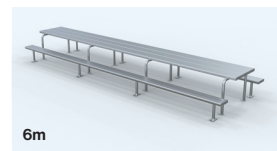

6m

Aluminium 4-sided Square Setting
Coloured

Aluminium Picnic Setting Laminate Top
1 Sided (Stand Up / Sit Down) Coloured

Aluminium Picnic Setting
Traditional 2m

Aluminium Picnic Setting
Traditional 2m

Aluminium 4-Sided Square Setting