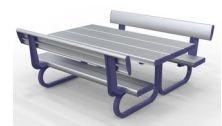

* Add desired colour to the end of configuration code

-CUSRED

-CUSBLU

-CUSGRE

-CUSYEL

-CUSORA

-CUSPUR

Aluminium Covered Picnic Setting Blue
& Aluminium 4-Sided Square Setting Blue