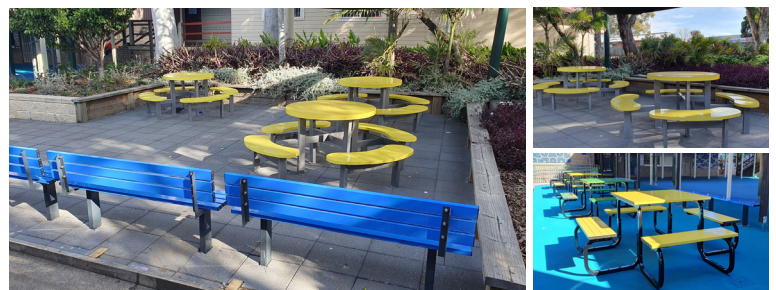

What the client said
"It is a great result for the school and Astra are very easy to work with. The coloured seating is looking great - we will be doing more soon!"

<https://www.astrastreetfurniture.com.au/projects/projects/project-auburn-north-public-school/>