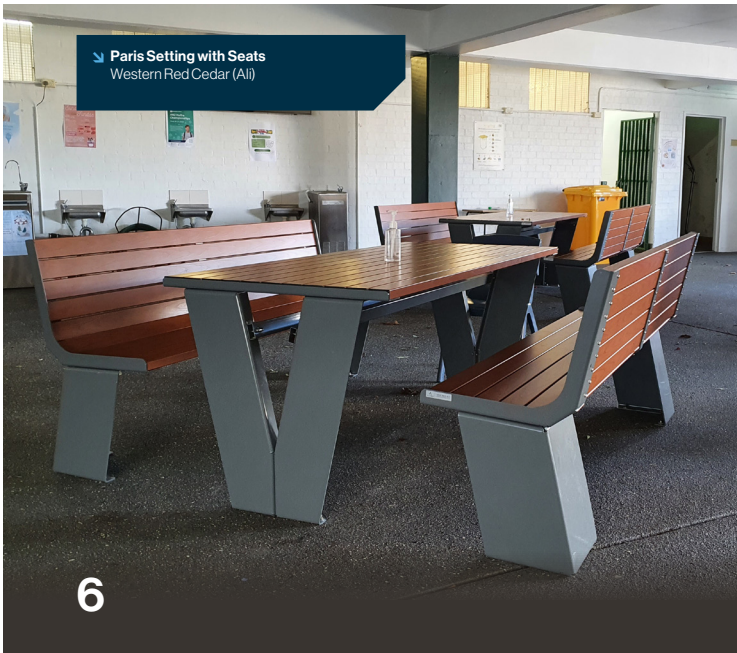

Paris Setting with Seats
Western Red Cedar (All)