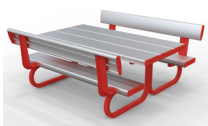

Aluminium Covered Picnic Setting Blue
& Aluminium 4-Sided Square Setting Blue

-CUSRED