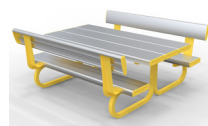

* Add desired colour to the end of configuration code

-CUSRED

-CUSBLU

-CUSGRE

-CUSYEL

-CUSORA

-CUSPUR

Aluminium Covered Picnic Setting Blue
& Aluminium 4-Sided Square Setting Blue