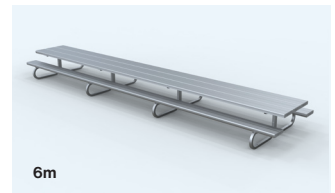

AS Urban Ali Picnic Settings

Junior Aluminium Picnic Setting

- Size (Length) x 1365(W) x 550(H)mm
- Ideal for children under 10 years old
- Bench Height: 335mm
- 6 standard colour choices

code	description	plain ali	coloured
47-AJS-1.5	1.5m Setting	$1,330.00 / ea	$1,630.00 / ea
47-AJS-2	2m Setting	$1,360.00 / ea	$1,660.00 / ea
47-AJS-3	3m Setting	$2,110.00 / ea	$2,610.00 / ea
47-AJS-4	4m Setting	$2,360.00 / ea	$2,860.00 / ea
47-AJS-6	6m Setting	$3,140.00 / ea	$3,740.00 / ea

* Add desired colour to the end of configuration code

Junior Aluminium Picnic Setting with Backrest

- Size: 1570(W) x 690(H) x (length)mm

code	description	plain ali	coloured
47-AJS-1.5-BR	1.5m Setting	$1,999.00 / ea	$2,525.00 / ea
47-AJS-2-BR	2m Setting	$2,110.00 / ea	$2,575.00 / ea
47-AJS-3-BR	3m Setting	$3,270.00 / ea	$3,990.00 / ea
47-AJS-4-BR	4m Setting	$3,660.00 / ea	$4,430.00 / ea
47-AJS-6-BR	6m Setting	$4,870.00 / ea	$5,790.00 / ea

* Add desired colour to the end of configuration code