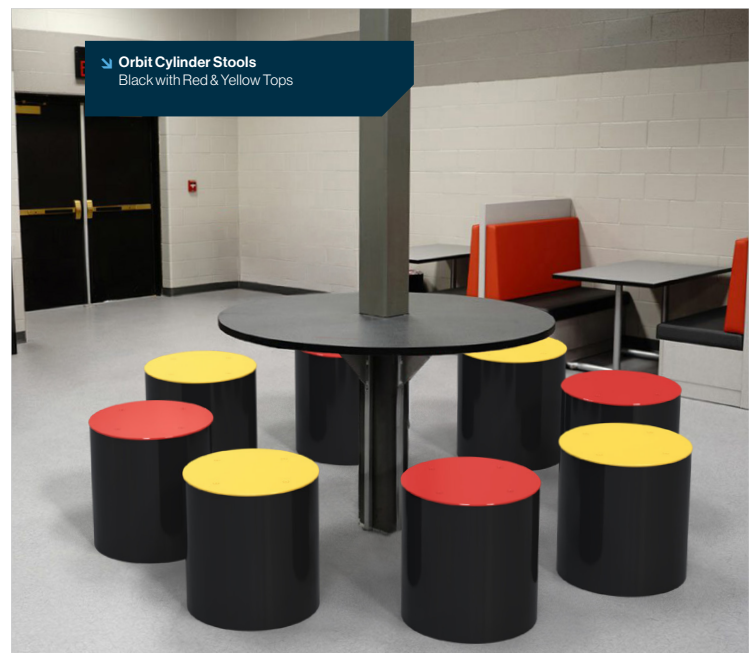

↳ Orbit Setting Base Plate
Leaf Satin

↳ Orbit Stools Base Plate & London Table
Monument

↳ Orbit Table & Woodville Benches
Monument

↳ Orbit Settings Base Plate
Laminate Top

↳ Orbit Cylinder Stools
Black with Red & Yellow Tops