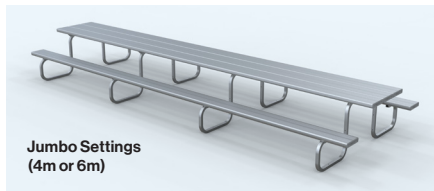

code	trade price
47-APT-2-PRO	\$1,190.00 / ea

ALI PRO BENCHES

See Online

AS Urban Ali Picnic Settings

Aluminium Picnic Setting Traditional

■ Sizes: (Length) x 1940(W) x 757(H)mm

code	length	plain ali	coloured
47-ATS-2	2m	\$1,440.00 / ea	\$1,740.00 / ea
47-ATS-3	3m	\$2,770.00 / ea	\$3,270.00 / ea
47-ATS-4	4m	\$2,940.00 / ea	\$3,440.00 / ea
47-ATS-6	6m	\$4,190.00 / ea	\$4,790.00 / ea
47-ATS-2-WGA	2m		\$2,160.00 / ea
49-UH	Umbrella Hole	\$89.00 / ea	