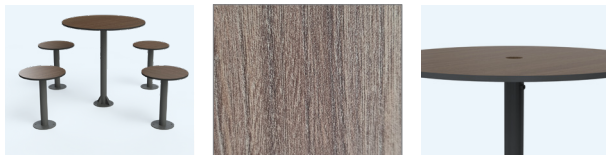

Laminate Top:
Rosenheim Elm

Orbit Suite Laminate Top

- Sizes: Table: Ø700 x 740(H)mm, Stool: Ø350 x 435(H)mm
- Frame Colour: Dulux Monument
- Laminate Top Finish: Rosenheim Elm (Timber Grain)

code	description	trade price
49-011LT	Orbit Laminate Top Table	$759.00 / ea
49-011LS	Orbit Laminate Top Stool	$349.00 / ea
49-011L-3	Orbit Laminate Top Table 3 Piece Setting	$1,457.00 / ea
49-011L-4	Orbit Laminate Top Table 4 Piece Setting	$1,806.00 / ea
49-011L-5	Orbit Laminate Top Table 5 Piece Setting	$2,149.00 / ea
49-011L-6	Orbit Laminate Top Table 6 Piece Setting	$2,490.00 / ea

✓ Note: A table with an umbrella hole is also available, add 'H' to the end of the table or setting code to receive the table with umbrella hole. The price remains the same as a table with no hole.