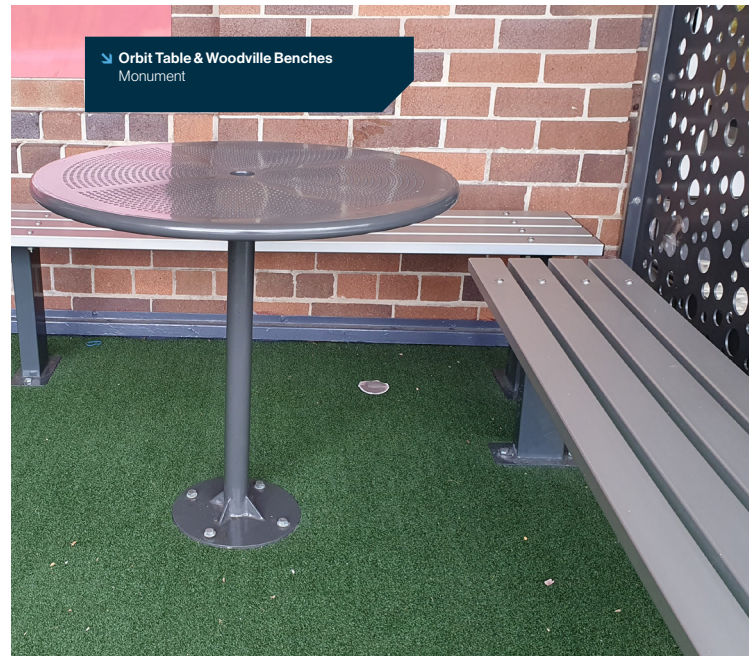

↳ Orbit Setting Base Plate
Leaf Satin

↳ Orbit Stools Base Plate & London Table
Monument

↳ Orbit Table & Woodville Benches
Monument

↳ Orbit Settings Base Plate
Laminate Top

↳ Orbit Cylinder Stools
Black with Red & Yellow Tops