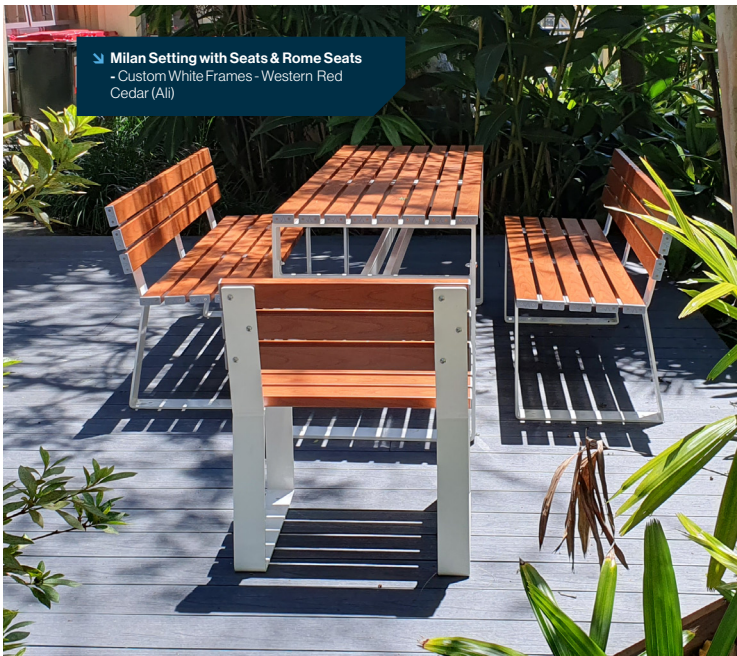

↘ Milan Setting with Seats & Rome Seats
- Custom White Frames - Western Red Cedar (All)