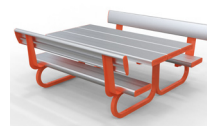

* Add desired colour to the end of configuration code

-CUSRED

-CUSBLU

-CUSGRE

-CUSYEL

-CUSORA

-CUSPUR

Aluminium Covered Picnic Setting Blue
& Aluminium 4-Sided Square Setting Blue