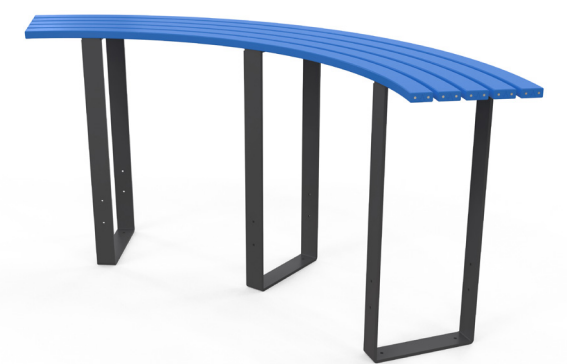

Milan Curved Lookout Table Settings

NEW

Milan Lookout Table Setting Curved

- Inside Radius: 1215mm (90°)
- Outside Radius: 1625mm (90°)
- Height: 750mm
- 1x Table & 3x Orbit Stools (Monument)

code	description	trade price
49-AMLLTC-SOB-(COLOURCODE)		$4,080.00 / ea

Astra Carbon Footprint Tracker

NEW

Milan Lookout Table Curved

- Inside Radius: 1215mm (90°)
- Outside Radius: 1625mm (90°)
- Height: 750mm

code	description	trade price
49-AMLLTC-(COLOURCODE)		$2,825.00 / ea

Astra Carbon Footprint Tracker

NEW

Milan Lookout Bar Table Setting Curved

- Inside Radius: 1215mm (90°)
- Outside Radius: 1625mm (90°)
- Height: 1020mm
- 1x Table & 3x Orbit Bar-Height Stools (Monument)

code	description	trade price
49-AMLLBHTC-SOB-(COLOURCODE)		$4,865.00 / ea

Astra Carbon Footprint Tracker

NEW

Milan Lookout Bar Table Curved

- Inside Radius: 1215mm (90°)
- Outside Radius: 1625mm (90°)
- Height: 1020mm

code	description	trade price
49-AMLLBHTC-(COLOURCODE)		$2,990.00 / ea

Astra Carbon Footprint Tracker