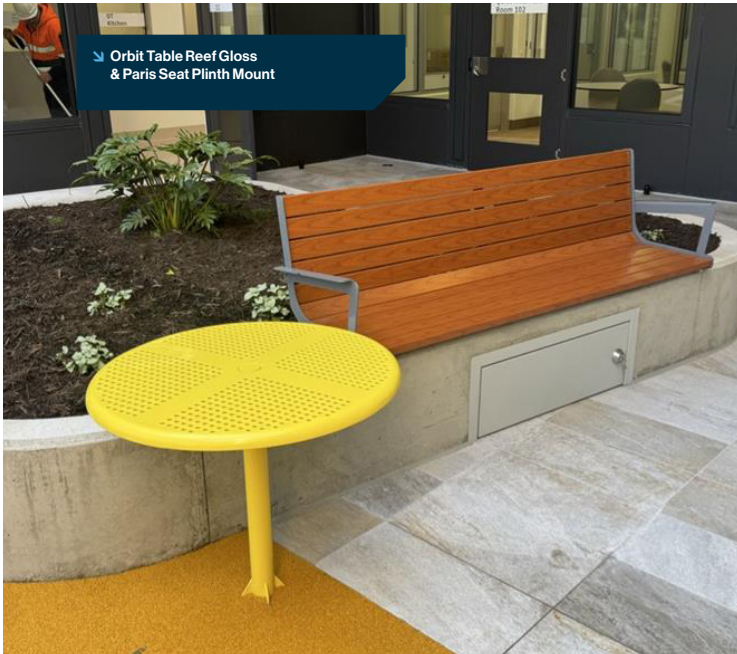

Orbit Table Reef Gloss & Paris Seat Plinth Mount