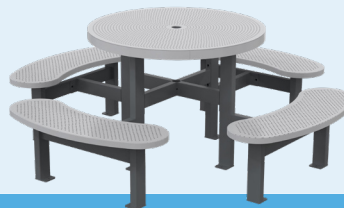

→ Spencer

The Spencer Picnic Setting range is a school yard favourite. Ideal for promoting interaction and socialising between all users this is great for outdoor learning. Make sure you add colour too.

[See Pages 26-31](#)