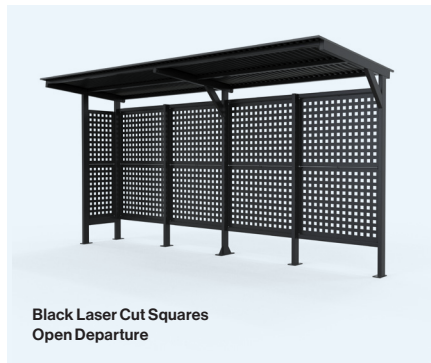

Manchester Bus Shelters

APO Grey Enclosed Sides, In-ground Post Style

Manchester Bus Shelter Double Size (4.8m)

- Complete Aluminium Structure
- Powder Coated APO Grey (Custom Colours Available)
- Colorbond Corrugated Iron Roof - Monument Colour
- Base Plate or In-ground Mounting Options
- Size: 4772(L) x 1795(W) x 2555(H)mm
- Rated to Wind Region C, terrain category 3, importance level 2 to AS1170