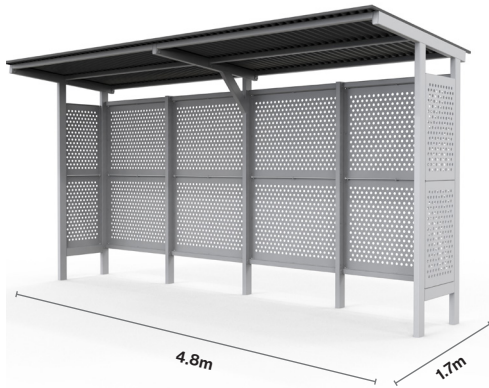

Manchester Bus Shelters

APO Grey Enclosed Sides, In-ground Post Style

Manchester Bus Shelter Double Size (4.8m)

- Complete Aluminium Structure
- Powder Coated APO Grey (Custom Colours Available)
- Colorbond Corrugated Iron Roof - Monument Colour
- Base Plate or In-ground Mounting Options
- Size: 4772(L) x 1795(W) x 2555(H)mm
- Rated to Wind Region C, terrain category 3, importance level 2 to AS1170

code	description	colour	trade price Laser Cut Circles 48-MBS48	trade price Laser Cut Squares 48-MBSQ48	trade price Solid Ali Panel 48-MBSAP48	trade price Perspex Panel 48-MBSPX48
49-MBS48	Sides: Enclosed Posts: Base Plate	APO Grey	$15,250.00	$15,250.00	$15,250.00	$16,990.00
49-MBS48-IG	Sides: Enclosed Posts: In-ground	APO Grey	$15,250.00	$15,250.00	$15,250.00	$16,990.00
49-MBS48-OL	Sides: Open Approach Posts: Base Plate	APO Grey	$14,590.00	$14,590.00	$14,590.00	$16,330.00
49-MBS48-OL-IG	Sides: Open Approach Posts: In-ground	APO Grey	$14,590.00	$14,590.00	$14,590.00	$16,330.00
49-MBS48-OR	Sides: Open Departure Posts: Base Plate	APO Grey	$14,590.00	$14,590.00	$14,590.00	$16,330.00
49-MBS48-OR-IG	Sides: Open Departure Posts: In-ground	APO Grey	$14,590.00	$14,590.00	$14,590.00	$16,330.00
49-MBS48-BLK	Sides: Enclosed Posts: Base Plate	Black	$15,250.00	$15,250.00	$15,250.00	$16,990.00
49-MBS48-IG-BLK	Sides: Enclosed Posts: In-ground	Black	$15,250.00	$15,250.00	$15,250.00	$16,990.00
49-MBS48-OL-BLK	Sides: Open Approach Posts: Base Plate	Black	$14,590.00	$14,590.00	$14,590.00	$16,330.00
49-MBS48-OL-IG-BLK	Sides: Open Approach Posts: In-ground	Black	$14,590.00	$14,590.00	$14,590.00	$16,330.00
49-MBS48-OR-BLK	Sides: Open Departure Posts: Base Plate	Black	$14,590.00	$14,590.00	$14,590.00	$16,330.00
49-MBS48-OR-IG-BLK	Sides: Open Departure Posts: In-ground	Black	$14,590.00	$14,590.00	$14,590.00	$16,330.00