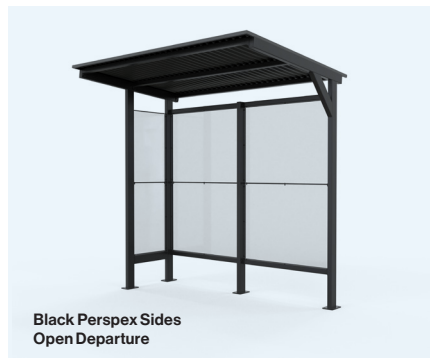

Manchester Bus Shelter 2.4m Options

Astra Carbon Footprint Tracker