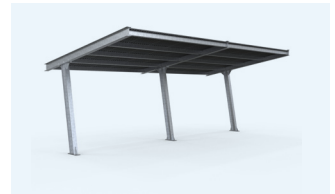

8 x 4 Baseplate Galvanised