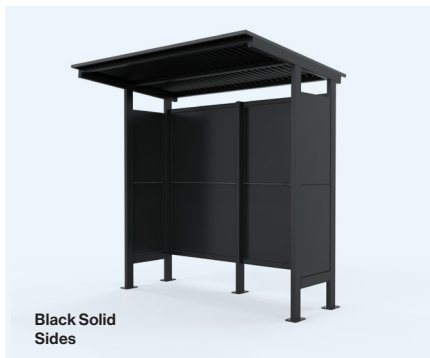

Manchester Bus Shelter 2.4m Options

Astra Carbon Footprint Tracker