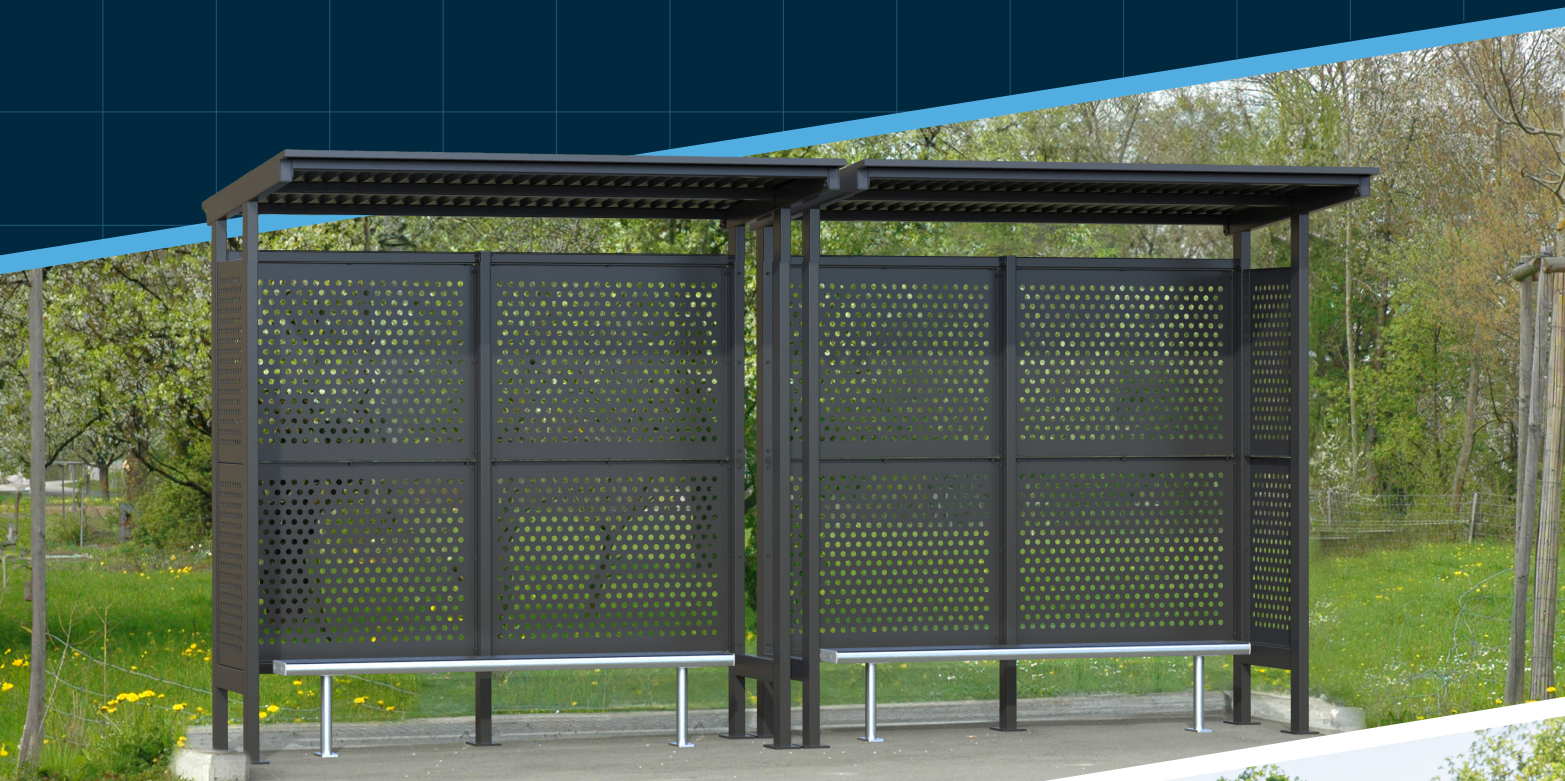

Phone: 1300 509 589
Web: www.astrastreetfurniture.com.au
Email: sales@astrastreetfurniture.com.au

Enhancing public spaces & the lives of Australians

Shelter Collection

QUALITY RANGE
TRUSTED SUPPORT

→ Australian made

→ Dispatch in under 1 week

→ All items in stock