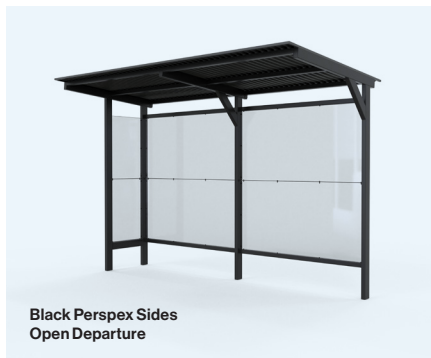

Manchester Bus Shelter 3.6m Options

Astra Carbon Footprint Tracker