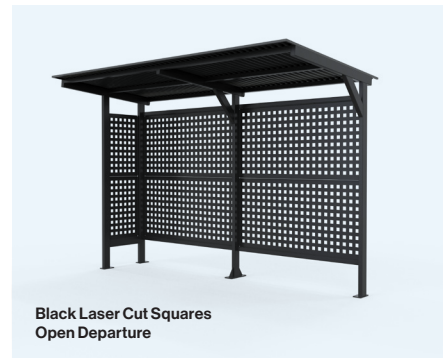

Manchester Bus Shelter 3.6m Options

Astra Carbon Footprint Tracker