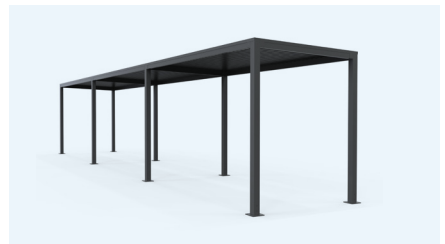

4 x 2 Walkway Shelter with 2 Add on Kits