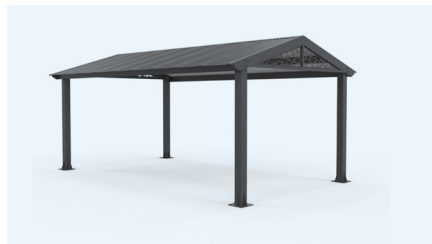

6 x 4 Pitched Roof Shelter with Decorative Panel