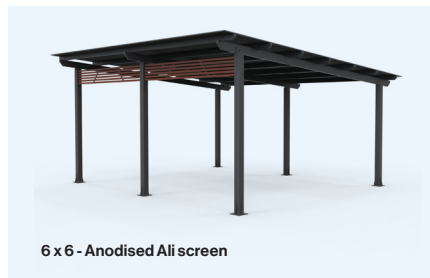

6 x 4 - Anodised Ali screen

12 x 4 - Anodised Ali screen

6 x 6 - Anodised Ali screen