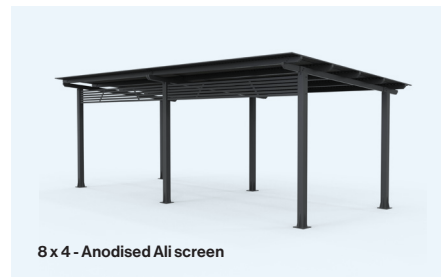

Manchester Skillion Shelters

Manchester Skillion Shelter - Aluminium

- Complete Aluminium Structure
- Colorbond Custom Orb Roof
- Rated to Wind Region C, terrain category 3, importance level 2 to AS1170
- Easily Assembled On Site
- Heavy Duty Base Plate Posts

code	description	trade price	trade price (Clear Anodised Slat Screen - add 'S' to the end of the code)	trade price (Western Red Cedar Ali Slat Screen - add 'WGAS' to the end of the code)
49-MS34	3000(L) x 4000(W) x 2900(H)mm	$7,190.00 / ea	$7,760.00 / ea	$7,860.00 / ea
49-MS44	4000(L) x 4000(W) x 2900(H)mm	$9,190.00 / ea	$10,260.00 / ea	$10,390.00 / ea
49-MS64	6000(L) x 4000(W) x 2900(H)mm	$11,270.00 / ea	$12,780.00 / ea	$12,990.00 / ea
49-MS84	8000(L) x 4000(W) x 2900(H)mm	$15,890.00 / ea	$17,490.00 / ea	$17,990.00 / ea
49-MS66	6000(L) x 6000(W) x 2900(H)mm	$16,590.00 / ea	$18,190.00 / ea	$18,690.00 / ea
49-MS124	12000(L) x 4000(W) x 2900(H)mm	$19,270.00 / ea	$20,380.00 / ea	$21,190.00 / ea