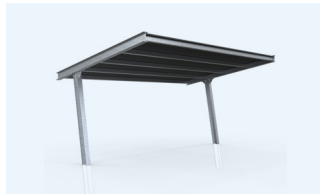

6 x 4 In-ground Galvanised