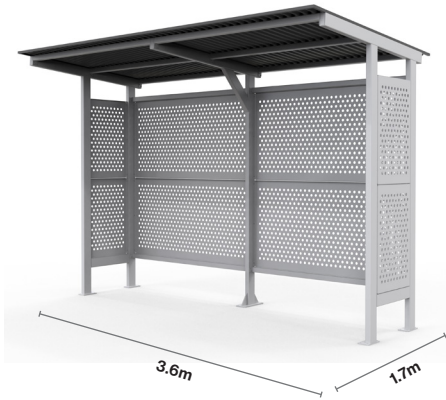

Manchester Bus Shelters

APO Grey
Enclosed Sides, Base
Plate Post Style