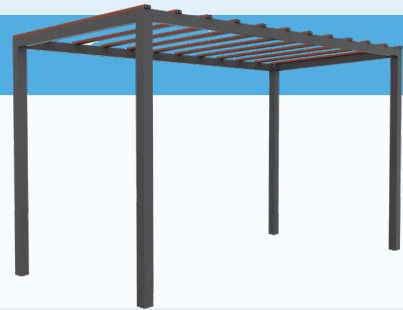

→ Manchester Pergolas

Manchester Pergolas feature a strong aluminium frame with a slatted top, designed as a striking architectural element. They provide a shade structure without full sun or rain protection.

[See Page 9](#)