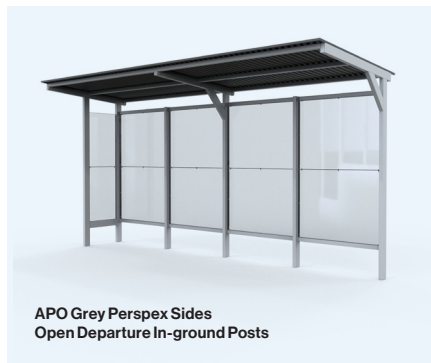

## Manchester Bus Shelter 4.8m Options

Astra Carbon Footprint Tracker

APO Grey Laser Cut Circles Open Approach

Black Laser Cut Squares Open Departure

Black Perspex Sides

APO Grey Solid Sides Open Approach In-ground Posts