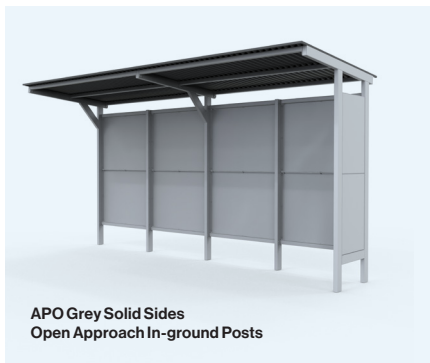

## Manchester Bus Shelter 4.8m Options

Astra Carbon Footprint Tracker

APO Grey Laser Cut Circles Open Approach

Black Laser Cut Squares Open Departure

Black Perspex Sides

APO Grey Solid Sides Open Approach In-ground Posts