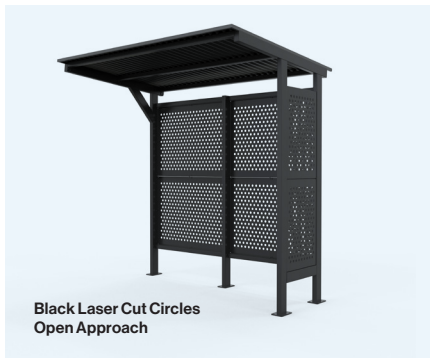

Manchester Bus Shelter 2.4m Options

Astra Carbon Footprint Tracker