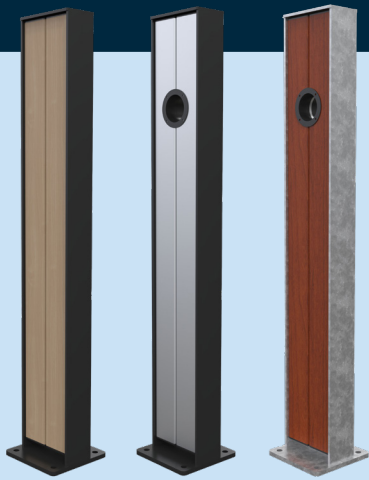

Also available from Astra

7 Architectural Bollards