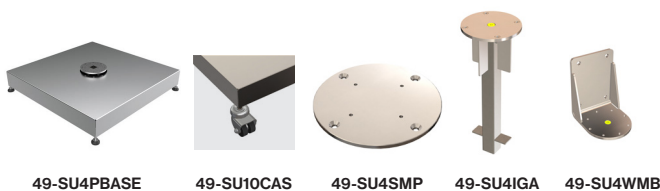

Large Tilting Cantilever Umbrellas

- Square & Octagonal options.
- Simple tilt system with handle
- Can rotate 360°
- Mast Diameter: Ø82.5mm

code	description	trade price
49-SU435-OC	3.5m Octagonal Cantilever Umbrella (specify colour)	$6,440.00 / ea
49-SU430-SQ	3.0m Square Cantilever Umbrella (specify colour)	$6,440.00 / ea
49-SU10CAS	Optional Castor Set (for portable base)	$559.00 / set
49-SU4SMP	Surface Mounting Plate	$449.00 / ea
49-SU4IGA	In-ground Anchor Plate	$449.00 / ea
49-SU4WMB	Wall Mounting Bracket	$1,125.00 / ea
49-SU4PBASE	Portable Base and Cover	$1,859.00 / ea

✓ Custom colours and custom printing is available - POA