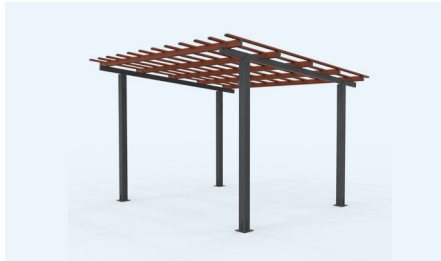

4 x 4 Pergola