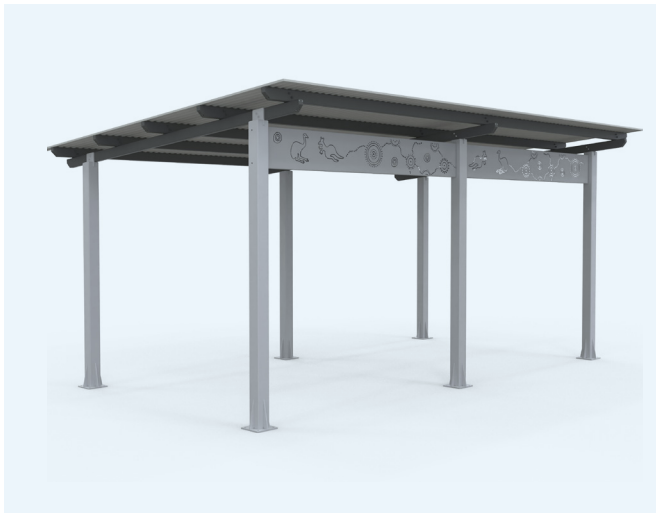

# Manchester Custom Shelters

Manchester Bus Shelter (4.8m)  
Enclosed Sides - Laser Cut Circles

Manchester Bus Shelter (2.4m)  
Enclosed Sides - Laser Cut Circles (Back)  
- Polycarbonate (Sides)

Manchester Bus Shelter (3.6m)  
Enclosed Sides - Laser Cut Squares