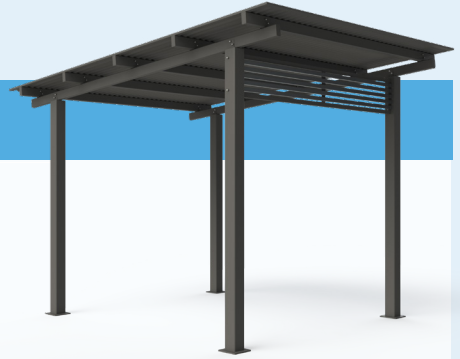

## → Manchester Skillion Shelters

The Manchester Skillion Shelters are a traditional style shelter with 4 or 6 posts and available in 5 different standard sizes.

[See Pages 6-8](#)