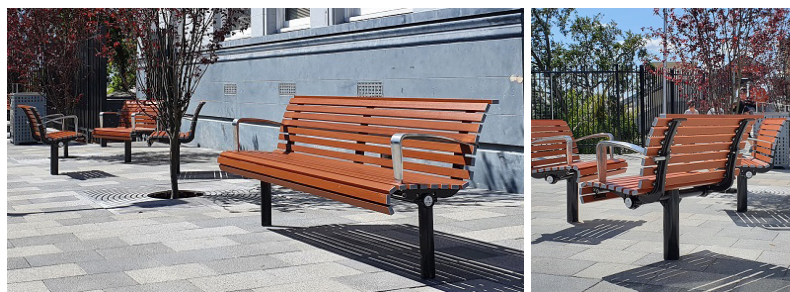

Roseville Station

LOCATION

Hill Street, Roseville NSW

INSTALLER

Projected Civil

DATE

March 2021

PRODUCTS

- + Custom Madrid DDA Seat Straight In-ground Leg
- + Custom Single Madrid DDA Seat Straight In-ground Leg