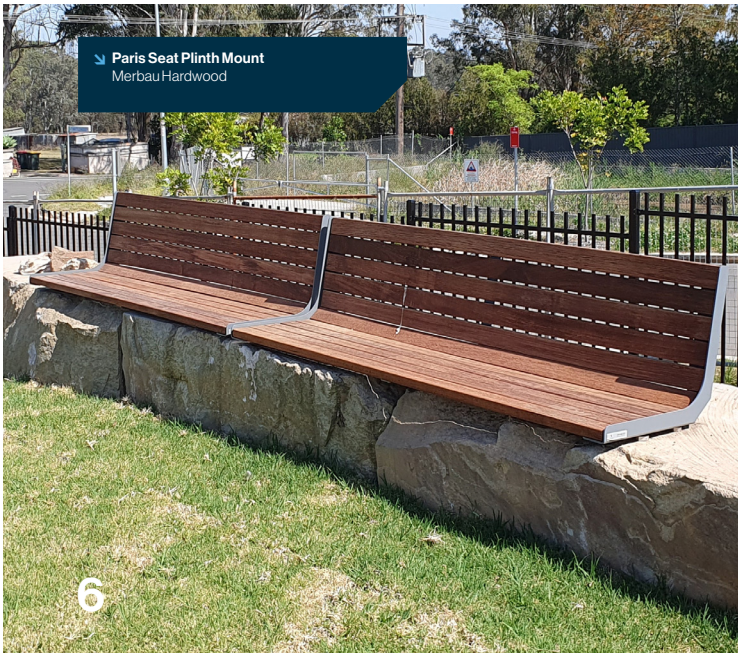

\*Certain leg styles      \*\*1500mm lengths only

Paris Seat  
Western Red Cedar (Ali)

Paris DDA Seat  
Merbau Hardwood

Paris DDA Seat  
Western Red Cedar (Ali)

Paris Seat Plinth Mount  
Merbau Hardwood

Paris DDA Seat Plinth Mount  
Western Red Cedar (Ali) & Orbit Table (SeeOnline)