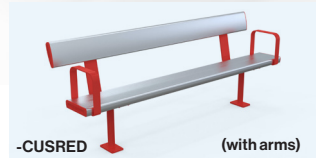

colour code	length	trade price
47-AS1-(COLOURCODE)	1000mm	$580.00 / ea
47-AS2-(COLOURCODE)	2000mm	$695.00 / ea
47-AS3-(COLOURCODE)	3000mm	$1,035.00 / ea
47-AS4-(COLOURCODE)	4000mm	$1,220.00 / ea
47-AS5-(COLOURCODE)	5000mm	$1,425.00 / ea
47-AS6-(COLOURCODE)	6000mm	$1,650.00 / ea
47-AAR-(COLOURCODE)	Armrest Coloured (Sold Individually)	$69.00 / ea