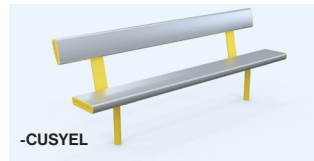

AS Urban Ali Seats

Aluminium In-ground Seat

■ Size: 480(W)mm x length x adjustable height

■ Leg height before installation is 650mm

ali code	length	trade price
47-AS1-IG	1000mm	$460.00 / ea
47-AS2-IG	2000mm	$575.00 / ea
47-AS3-IG	3000mm	$865.00 / ea
47-AS4-IG	4000mm	$1,040.00 / ea
47-AS5-IG	5000mm	$1,195.00 / ea
47-AS6-IG	6000mm	$1,430.00 / ea
47-AAR	Armrest (Sold Individually)	$49.00 / ea

coloured code	length	trade price
47-AS1-IG-(COLOURCODE)	1000mm	$580.00 / ea
47-AS2-IG-(COLOURCODE)	2000mm	$695.00 / ea
47-AS3-IG-(COLOURCODE)	3000mm	$1,035.00 / ea
47-AS4-IG-(COLOURCODE)	4000mm	$1,220.00 / ea
47-AS5-IG-(COLOURCODE)	5000mm	$1,425.00 / ea
47-AS6-IG-(COLOURCODE)	6000mm	$1,650.00 / ea
47-AAR-(COLOURCODE)	Armrest Coloured (Sold Individually)	$69.00 / ea