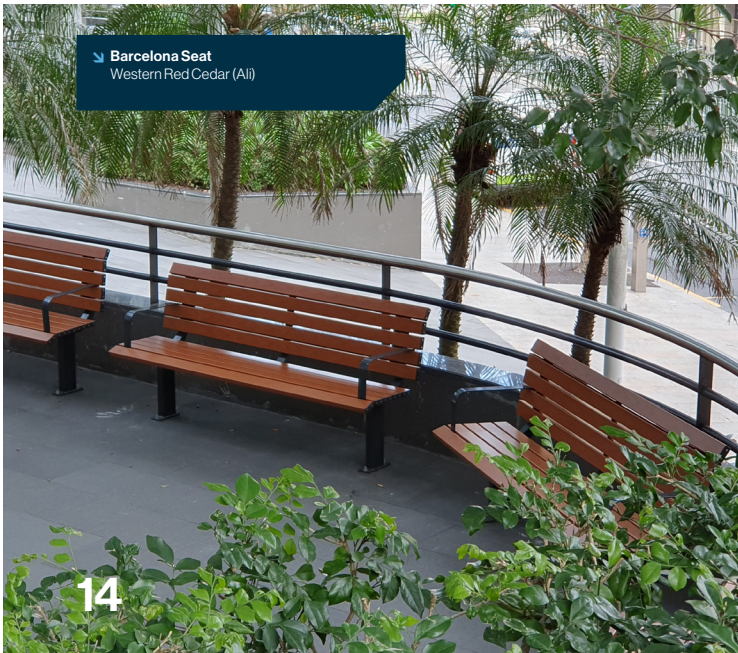

Barcelona Seat
Western Red Cedar (All)