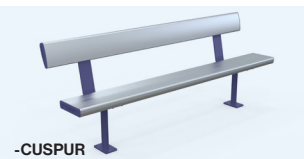

colour code	length	trade price
47-AS1-(COLOURCODE)	1000mm	$580.00 / ea
47-AS2-(COLOURCODE)	2000mm	$695.00 / ea
47-AS3-(COLOURCODE)	3000mm	$1,035.00 / ea
47-AS4-(COLOURCODE)	4000mm	$1,220.00 / ea
47-AS5-(COLOURCODE)	5000mm	$1,425.00 / ea
47-AS6-(COLOURCODE)	6000mm	$1,650.00 / ea
47-AAR-(COLOURCODE)	Armrest Coloured (Sold Individually)	$69.00 / ea