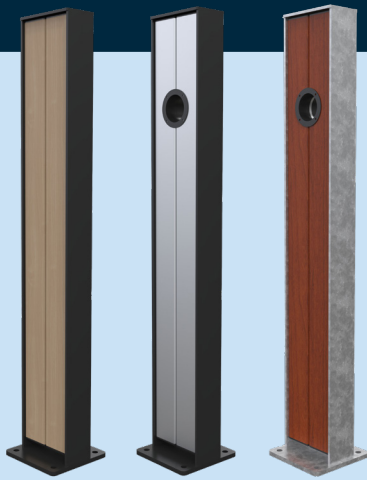

Also available from Astra

7 Architectural Bollards