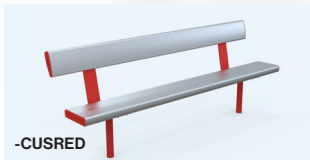

AS Urban Ali Seats

Aluminium In-ground Seat

■ Size: 480(W)mm x length x adjustable height

■ Leg height before installation is 650mm

ali code	length	trade price
47-AS1-IG	1000mm	$460.00 / ea
47-AS2-IG	2000mm	$575.00 / ea
47-AS3-IG	3000mm	$865.00 / ea
47-AS4-IG	4000mm	$1,040.00 / ea
47-AS5-IG	5000mm	$1,195.00 / ea
47-AS6-IG	6000mm	$1,430.00 / ea
47-AAR	Armrest (Sold Individually)	$49.00 / ea

coloured code	length	trade price
47-AS1-IG-(COLOURCODE)	1000mm	$580.00 / ea
47-AS2-IG-(COLOURCODE)	2000mm	$695.00 / ea
47-AS3-IG-(COLOURCODE)	3000mm	$1,035.00 / ea
47-AS4-IG-(COLOURCODE)	4000mm	$1,220.00 / ea
47-AS5-IG-(COLOURCODE)	5000mm	$1,425.00 / ea
47-AS6-IG-(COLOURCODE)	6000mm	$1,650.00 / ea
47-AAR-(COLOURCODE)	Armrest Coloured (Sold Individually)	$69.00 / ea