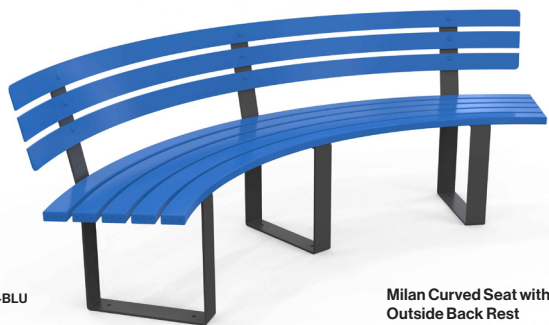

Yellow

Orange

Purple

Monument

Milan Curved Seat  
with Inside Back Rest

-BLU

Milan Curved Seat with  
Outside Back Rest