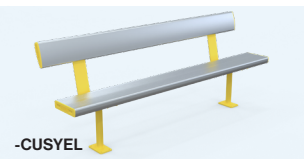

colour code	length	trade price
47-AS1-(COLOURCODE)	1000mm	$580.00 / ea
47-AS2-(COLOURCODE)	2000mm	$695.00 / ea
47-AS3-(COLOURCODE)	3000mm	$1,035.00 / ea
47-AS4-(COLOURCODE)	4000mm	$1,220.00 / ea
47-AS5-(COLOURCODE)	5000mm	$1,425.00 / ea
47-AS6-(COLOURCODE)	6000mm	$1,650.00 / ea
47-AAR-(COLOURCODE)	Armrest Coloured (Sold Individually)	$69.00 / ea