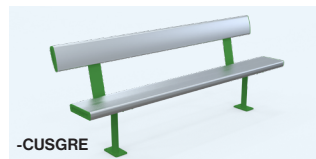

colour code	length	trade price
47-AS1-(COLOURCODE)	1000mm	$580.00 / ea
47-AS2-(COLOURCODE)	2000mm	$695.00 / ea
47-AS3-(COLOURCODE)	3000mm	$1,035.00 / ea
47-AS4-(COLOURCODE)	4000mm	$1,220.00 / ea
47-AS5-(COLOURCODE)	5000mm	$1,425.00 / ea
47-AS6-(COLOURCODE)	6000mm	$1,650.00 / ea
47-AAR-(COLOURCODE)	Armrest Coloured (Sold Individually)	$69.00 / ea