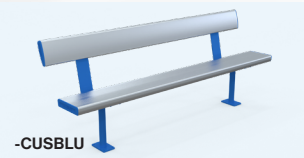

colour code	length	trade price
47-AS1-(COLOURCODE)	1000mm	$580.00 / ea
47-AS2-(COLOURCODE)	2000mm	$695.00 / ea
47-AS3-(COLOURCODE)	3000mm	$1,035.00 / ea
47-AS4-(COLOURCODE)	4000mm	$1,220.00 / ea
47-AS5-(COLOURCODE)	5000mm	$1,425.00 / ea
47-AS6-(COLOURCODE)	6000mm	$1,650.00 / ea
47-AAR-(COLOURCODE)	Armrest Coloured (Sold Individually)	$69.00 / ea