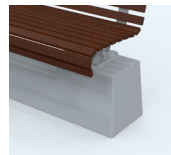

Plinth mount