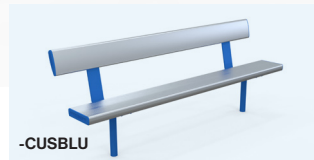

AS Urban Ali Seats

Aluminium In-ground Seat

■ Size: 480(W)mm x length x adjustable height

■ Leg height before installation is 650mm

ali code	length	trade price
47-AS1-IG	1000mm	$460.00 / ea
47-AS2-IG	2000mm	$575.00 / ea
47-AS3-IG	3000mm	$865.00 / ea
47-AS4-IG	4000mm	$1,040.00 / ea
47-AS5-IG	5000mm	$1,195.00 / ea
47-AS6-IG	6000mm	$1,430.00 / ea
47-AAR	Armrest (Sold Individually)	$49.00 / ea

coloured code	length	trade price
47-AS1-IG-(COLOURCODE)	1000mm	$580.00 / ea
47-AS2-IG-(COLOURCODE)	2000mm	$695.00 / ea
47-AS3-IG-(COLOURCODE)	3000mm	$1,035.00 / ea
47-AS4-IG-(COLOURCODE)	4000mm	$1,220.00 / ea
47-AS5-IG-(COLOURCODE)	5000mm	$1,425.00 / ea
47-AS6-IG-(COLOURCODE)	6000mm	$1,650.00 / ea
47-AAR-(COLOURCODE)	Armrest Coloured (Sold Individually)	$69.00 / ea