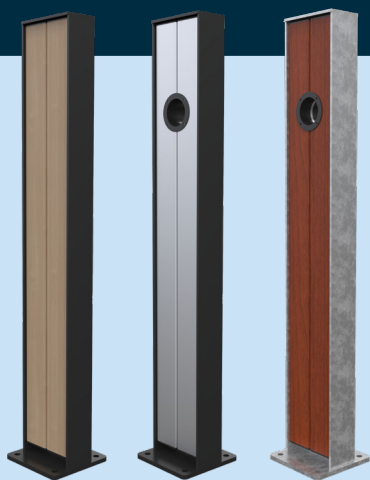

Also available from Astra

7 Architectural Bollards