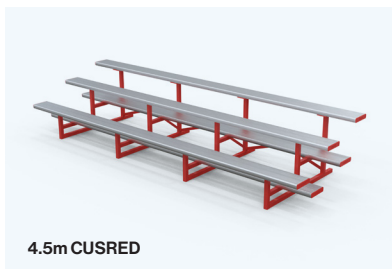

Aluminium Grandstands 3 tier

- Size with no backrest: (Length) x 1525(W) x 875(H)mm
- Size with backrest: (Length) x 1660(W) x 1223(H)mm
- Colours: Plain Anodised Aluminium, Red, Blue, Yellow, Green, Orange, Purple
- Optional bolt-on backrests available

code	length	colour	trade price
49-AG3T-1.5	1.5	Anodised Aluminium	$3,299.00 / ea
49-AG3T-1.5-colour code	1.5	6 standard colours as shown below	$3,530.00 / ea
47-GSBOB-1.5	1.5 Bolt-On Backrest		$349.00 / ea
47-GSBOB-1.5-colour code	1.5 Bolt-On Backrest	6 standard colours as shown below	$499.00 / ea
49-AG3T-3	3	Anodised Aluminium	$4,999.00 / ea
49-AG3T-3-colour code	3	6 standard colours as shown below	$5,425.00 / ea
47-GSBOB-3	3m Bolt-On Backrest		$479.00 / ea
47-GSBOB-3-colour code	3m Bolt-On Backrest	6 standard colours as shown below	$729.00 / ea
49-AG3T-4.5	4.5	Anodised Aluminium	$6,690.00 / ea
49-AG3T-4.5-colour code	4.5	6 standard colours as shown below	$7,220.00 / ea
47-GSBOB-4.5	4.5m Bolt-On Backrest		$659.00 / ea
47-GSBOB-4.5-colour code	4.5m Bolt-On Backrest	6 standard colours as shown below	$979.00 / ea
49-AG3T-6	6	Anodised Aluminium	$8,240.00 / ea
49-AG3T-6-colour code	6	6 standard colours as shown below	$9,120.00 / ea
47-GSBOB-6	6m Bolt-On Backrest		$699.00 / ea
47-GSBOB-6-colour code	6m Bolt-On Backrest	6 standard colours as shown below	$1,149.00 / ea