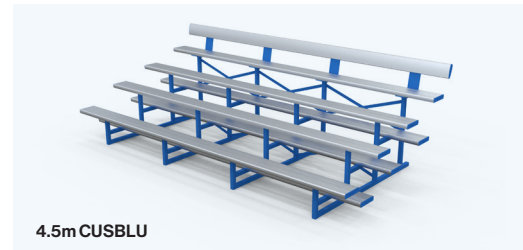

Aluminium Grandstands 4 tier

■ Size: (Length) x 2290(W) x 1398(H)mm

■ Colours: Plain Anodised Aluminium, Red, Blue, Yellow, Green, Orange, Purple

code	length	colour	trade price
49-AG4T-1.5	1.5	Anodised Aluminium	$4,170.00 / ea
49-AG4T-1.5-COLOUR CODE	1.5	6 standard colours as shown below	$4,550.00 / ea
49-AG4T-3	3	Anodised Aluminium	$6,640.00 / ea
49-AG4T-3-COLOUR CODE	3	6 standard colours as shown below	$7,270.00 / ea
49-AG4T-4.5	4.5	Anodised Aluminium	$8,750.00 / ea
49-AG4T-4.5-COLOUR CODE	4.5	6 standard colours as shown below	$9,640.00 / ea
49-AG4T-6	6	Anodised Aluminium	$10,960.00 / ea
49-AG4T-6-COLOUR CODE	6	6 standard colours as shown below	$12,190.00 / ea