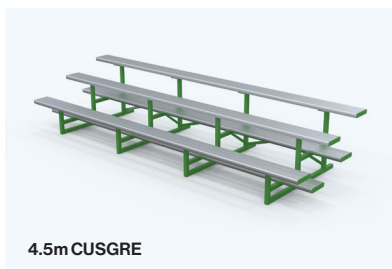

4.5m CUSBLU