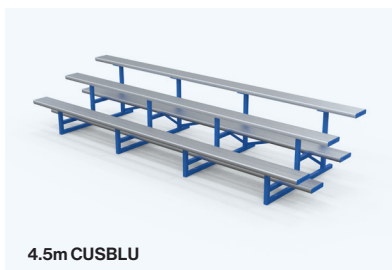

4.5m CUSRED