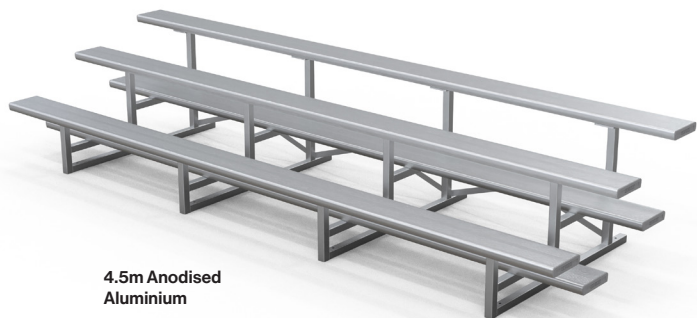

Aluminium Grandstands 3 tier

- Size with no backrest: (Length) x 1525(W) x 875(H)mm
- Size with backrest: (Length) x 1660(W) x 1223(H)mm
- Colours: Plain Anodised Aluminium, Red, Blue, Yellow, Green, Orange, Purple
- Optional bolt-on backrests available

code	length	colour	trade price
49-AG3T-1.5	1.5	Anodised Aluminium	$3,299.00 / ea
49-AG3T-1.5-colour code	1.5	6 standard colours as shown below	$3,530.00 / ea
47-GSBOB-1.5	1.5 Bolt-On Backrest		$349.00 / ea
47-GSBOB-1.5-colour code	1.5 Bolt-On Backrest	6 standard colours as shown below	$499.00 / ea
49-AG3T-3	3	Anodised Aluminium	$4,999.00 / ea
49-AG3T-3-colour code	3	6 standard colours as shown below	$5,425.00 / ea
47-GSBOB-3	3m Bolt-On Backrest		$479.00 / ea
47-GSBOB-3-colour code	3m Bolt-On Backrest	6 standard colours as shown below	$729.00 / ea
49-AG3T-4.5	4.5	Anodised Aluminium	$6,690.00 / ea
49-AG3T-4.5-colour code	4.5	6 standard colours as shown below	$7,220.00 / ea
47-GSBOB-4.5	4.5m Bolt-On Backrest		$659.00 / ea
47-GSBOB-4.5-colour code	4.5m Bolt-On Backrest	6 standard colours as shown below	$979.00 / ea
49-AG3T-6	6	Anodised Aluminium	$8,240.00 / ea
49-AG3T-6-colour code	6	6 standard colours as shown below	$9,120.00 / ea
47-GSBOB-6	6m Bolt-On Backrest		$699.00 / ea
47-GSBOB-6-colour code	6m Bolt-On Backrest	6 standard colours as shown below	$1,149.00 / ea

4.5m Anodised Aluminium