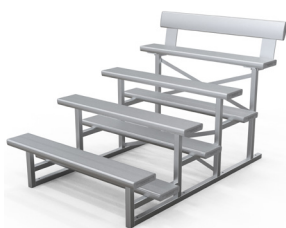

4.5m CUSORA

1.5m Anodised Aluminium