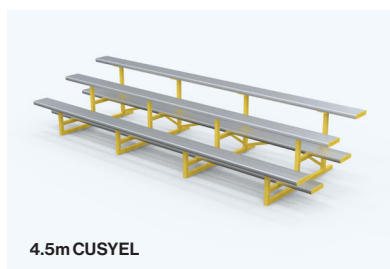

1.5m Anodised Aluminium

3m Anodised Aluminium