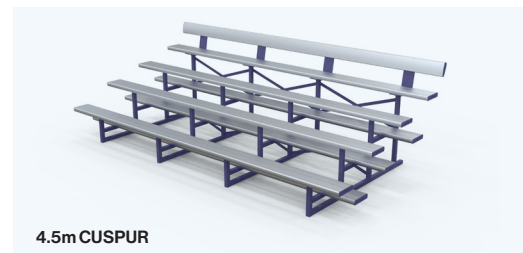

4.5m CUSYEL