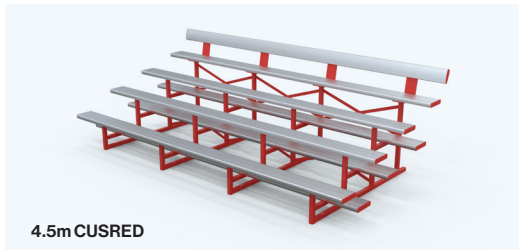

code	length	colour	trade price
49-AG4T-1.5	1.5	Anodised Aluminium	$4,170.00 / ea
49-AG4T-1.5-COLOUR CODE	1.5	6 standard colours as shown below	$4,550.00 / ea
49-AG4T-3	3	Anodised Aluminium	$6,640.00 / ea
49-AG4T-3-COLOUR CODE	3	6 standard colours as shown below	$7,270.00 / ea
49-AG4T-4.5	4.5	Anodised Aluminium	$8,750.00 / ea
49-AG4T-4.5-COLOUR CODE	4.5	6 standard colours as shown below	$9,640.00 / ea
49-AG4T-6	6	Anodised Aluminium	$10,960.00 / ea
49-AG4T-6-COLOUR CODE	6	6 standard colours as shown below	$12,190.00 / ea