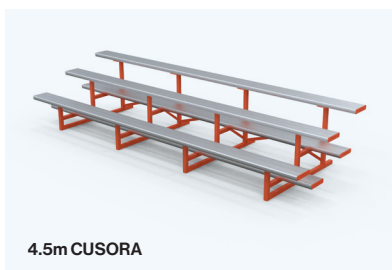

4.5m CUSGRE

4.5m CUSORA