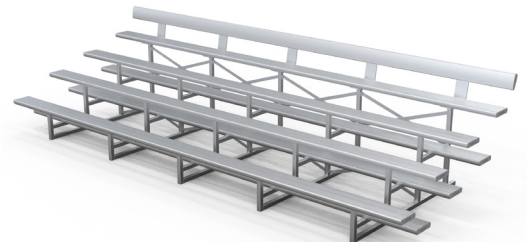

6m Anodised Aluminium

NEW 

Aluminium Covered 4-Tier Grandstands

- 4 Tier Grandstand with backrest & cover ■ Size: (Length) x 3005(W) x 2903(H)mm
- Colours: Plain Anodised Aluminium, Red, Blue, Yellow, Green, Orange, Purple