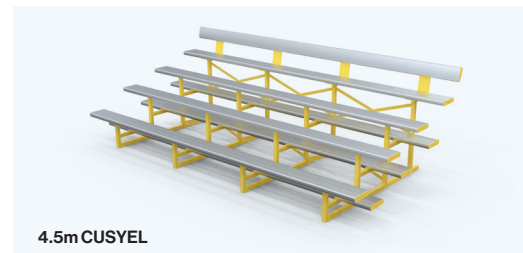

4.5m CUSBLU