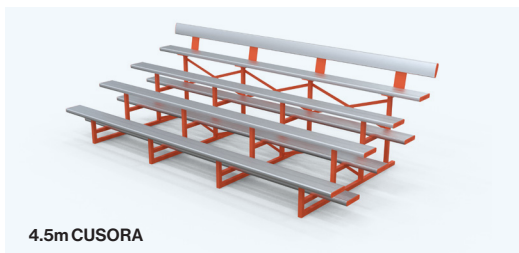

4.5m CUSGRE