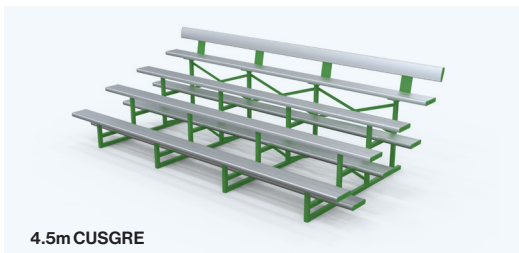

4.5m CUSRED