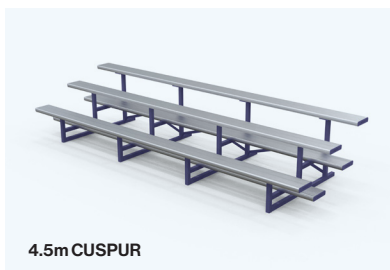

4.5m CUSYEL

4.5m CUSPUR