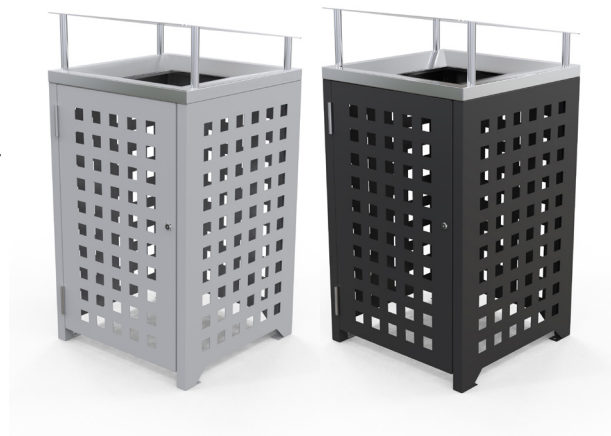

### Powder Coated Sloping Cover

- Price Range: Mid-Tier
- 120L Size: 615(L) x 600(W) x 1175(H)mm
- 240L Size: 780(L) x 720(W) x 1325(H)mm

\*See our full range of colours and pricing online

**NEW**

### Powder Coated Stainless Steel Sloping Cover

- Price Range: Mid-Tier
- 120L Size: 615(L) x 600(W) x 1175(H)mm
- 240L Size: 780(L) x 720(W) x 1325(H)mm

\*See our full range of colours and pricing online