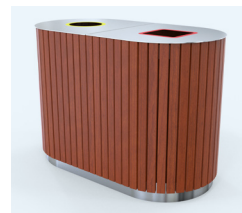

Stainless Steel Top and Bottom with Western Red Cedar Slats