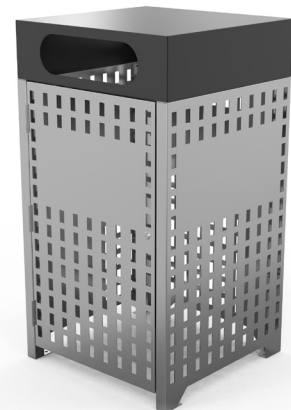

Stainless Steel Open Top Laser Cut

- Price Range: Premium
- 120L Size: 615(L) x 600(W) x 980(H)mm
- 240L Size: 780(L) x 720(W) x 1110(H)mm

*See our full range of colours and pricing online

*See our full range of colours and pricing online

Stainless Steel Curved Cover Laser Cut

- Price Range: Premium
- 120L Size: 615(L) x 600(W) x 1140(H)mm
- 240L Size: 780(L) x 720(W) x 1320(H)mm

Stainless Steel Sloping Cover Laser Cut

- Price Range: Premium
- 120L Size: 615(L) x 600(W) x 1175(H)mm
- 240L Size: 780(L) x 720(W) x 1325(H)mm

*See our full range of colours and pricing online

*See our full range of colours and pricing online

Stainless Steel Cube Cover Laser Cut

- Price Range: Premium
- 120L Size: 615(L) x 600(W) x 1120(H)mm
- 240L Size: 780(L) x 720(W) x 1250(H)mm