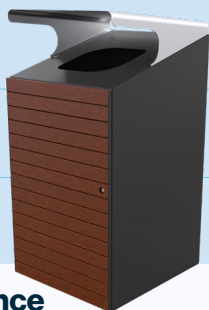

## Florence

- 1 Heavy duty slatted door (3 slat options)
- 2 Premium stainless steel camlock
- 3 3 different waste stream top module colours
- 4 Open or covered top options
- 5 3 large stainless steel hinges