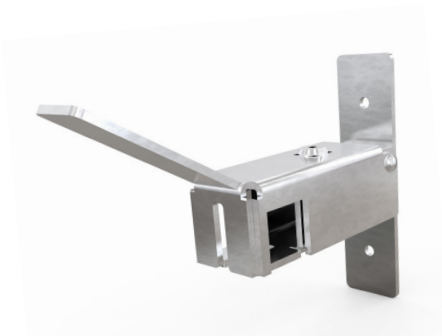

Wheelie Bin Modular Lock Head

- For posts, columns & walls.

code	trade price
28-MBL	$119.00 / ea

Wheelie Bin Modular Post Lock System Twin Bins (Side by side)

- Parts included: 2x28-MBL
  1x28-MBL-MP
  1x28-MBL-TC