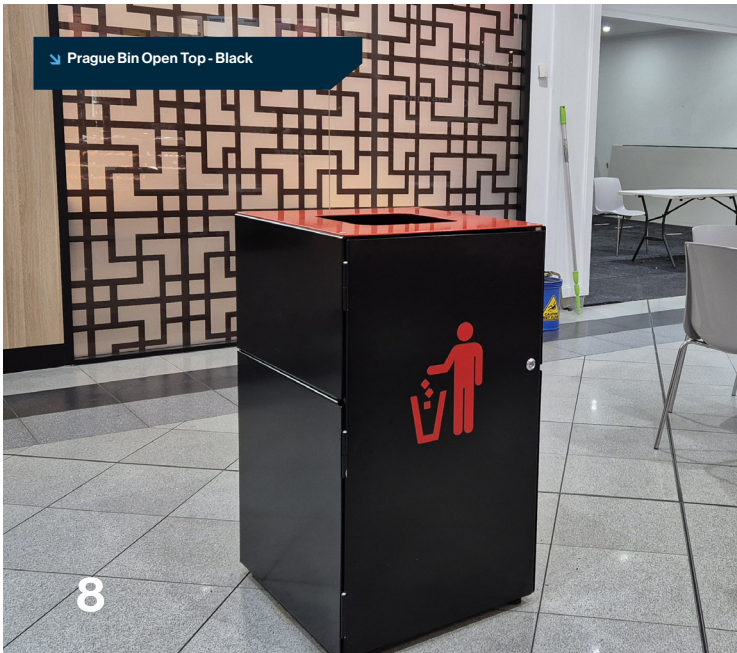

Prague Bin Open Top - Black