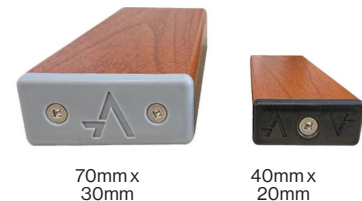

Profile sizes

70mm x 30mm

40mm x 20mm

Replacement Slats

Note: Aluminium slats come with Black Plastic End Caps. All slats come with NO pre-drilled holes

code	description	size	trade price
TS7030-1.8C	Merbau Hardwood Slat	70mm x 30mm x 1800mm	$69.90 / ea
AL7030-1.8	Anodised Aluminium Slat	70mm x 30mm x 1800mm	$99.50 / ea
CT7030-1.8	Composite Enviroslat Walnut	70mm x 30mm x 1800mm	$139.50 / ea
BO7030-1.8	Wood Grain Aluminium Slat – Blonde Oak	70mm x 30mm x 1800mm	$139.50 / ea
WRC7030-1.8	Wood Grain Aluminium Slat – Western Red Cedar	70mm x 30mm x 1800mm	$139.50 / ea
TS2040-1.8C	Merbau Hardwood Slat	40mm x 20mm x 1800mm	$29.90 / ea
AL4020-1.8	Anodised Aluminium Slat	40mm x 20mm x 1800mm	$59.90 / ea
CT4030-1.8	Composite Enviroslat Walnut	40mm x 20mm x 1800mm	$89.90 / ea
BO2040-1.8	Wood Grain Aluminium Slat – Blonde Oak	40mm x 20mm x 1800mm	$89.90 / ea
WRC2040-1.8	Wood Grain Aluminium Slat – Western Red Cedar	40mm x 20mm x 1800mm	$89.90 / ea