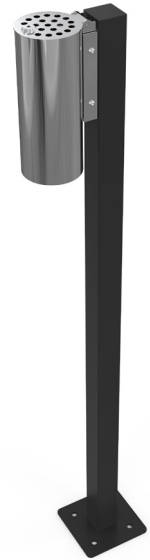

code	trade price
46-CCB-PM	$699.00 / ea