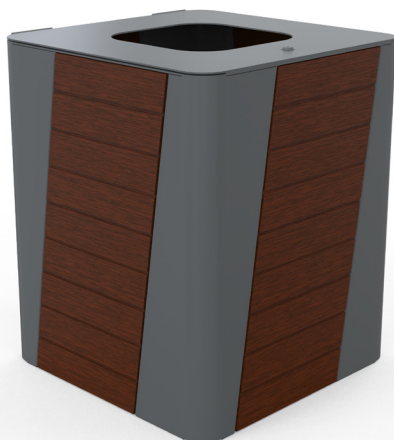

### London Bin Cigarette Bin Attachment

- Lockable, Slide-out Tray
- 316 Grade Stainless Unit
- Only suits covered top London Bins

code	trade price
46-LB-CBA	\$259.00 / ea