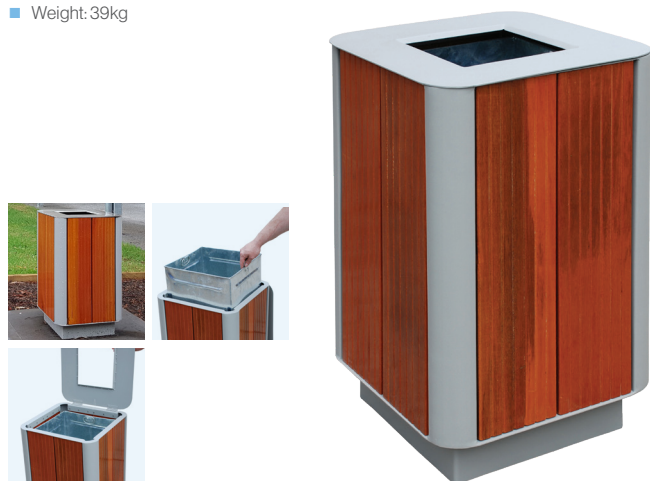

AS Urban Willoughby Bin

- Size: 450(L) x 450(W) x 750(H)mm
- Capacity: 75L
- Weight: 39kg

*Replacement liners available - please enquire.

code	description	trade price
46-027	Willoughby Bin	$889.00 / ea