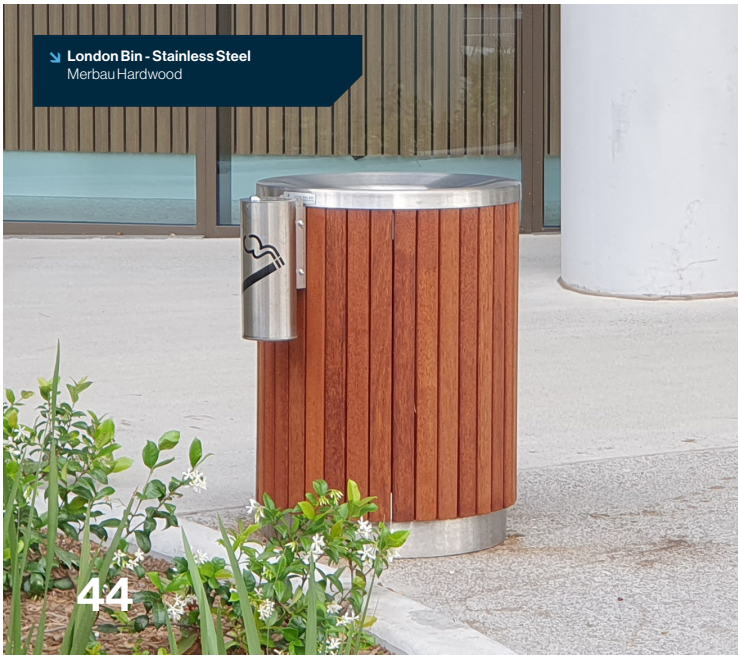

London Bin - Stainless Steel
Merbau Hardwood