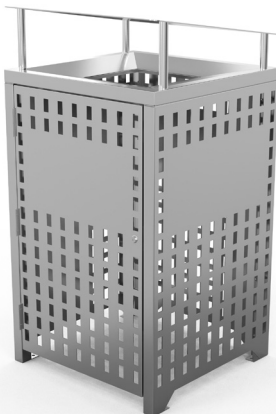

Stainless Steel Sloping Cover Laser Cut

- Price Range: Premium
- 120L Size: 615(L) x 600(W) x 1175(H)mm
- 240L Size: 780(L) x 720(W) x 1325(H)mm