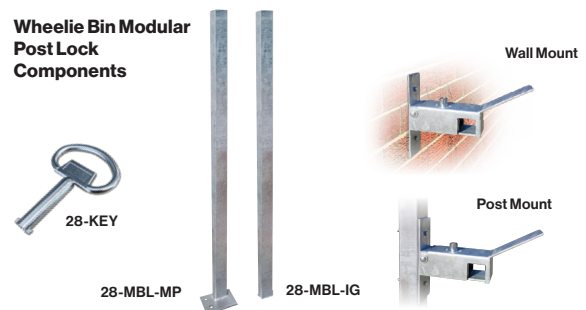

Wheelie Bin Modular Post Lock Components

code	description	trade price
28-MBL	Bin lock head	$119.00 / ea
28-MBL-MP	Main post - Base plate	$79.50 / ea
28-MBL-IG	Main post - In-ground	$79.50 / ea
28-MBL-TC	Twin Connector	$56.50 / ea
28-KEY	Additional Key	$9.90 / ea