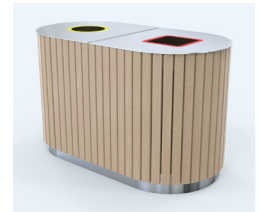

Stainless Steel Top and Bottom with Blonde Oak Slats

NEW

London Dual Bin Stainless Steel (80L)

- Size: 1090 x 570 x 760mm
- 2x 80L removable moulded plastic liners

code	description	price
46-LDB80-SSMB	Merbau Hardwood	$3,820.00 / ea
46-LDB80-SSAL	Anodised Aluminium	$4,390.00 / ea
46-LDB80-SSWRC	Wood Grain Aluminium Western Red Cedar	$4,550.00 / ea
46-LDB80-SSBO	Wood Grain Aluminium Blonde Oak	$4,550.00 / ea