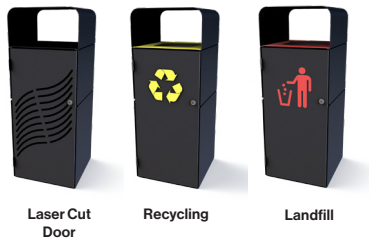

Laser Cut Door

Recycling

Landfill