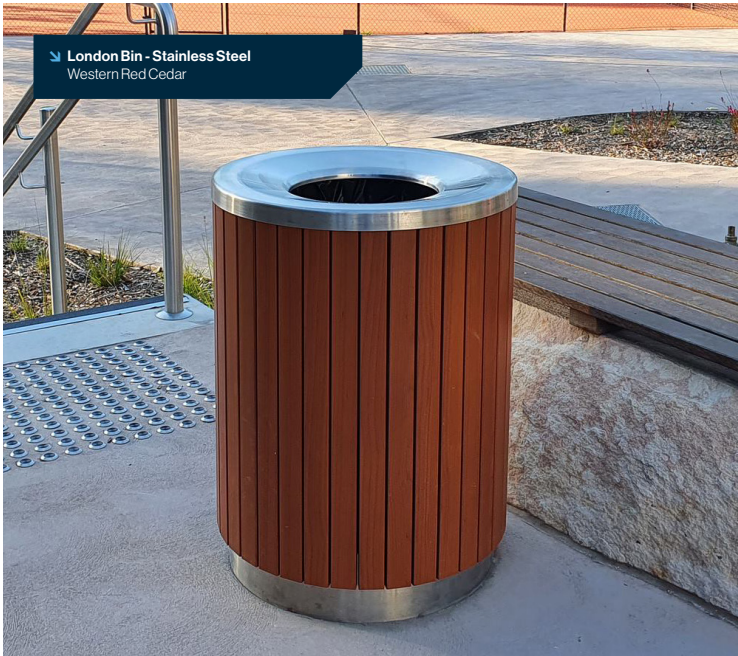

London Bin - Stainless Steel
Western Red Cedar