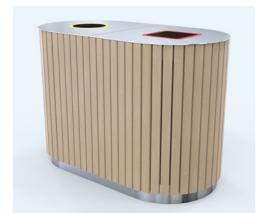

Stainless Steel Top and Bottom with Blonde Oak Slats