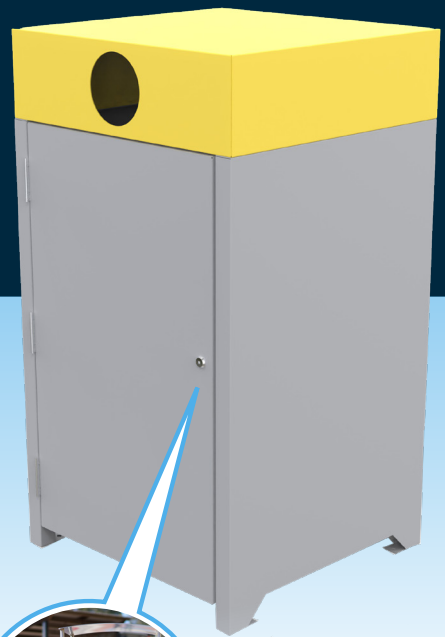

The Athens Suite