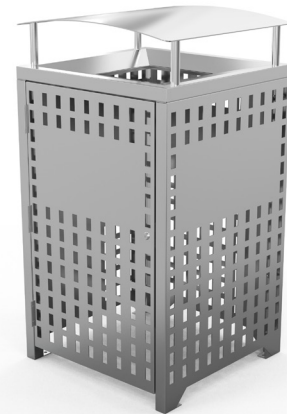

### Stainless Steel Open Top Laser Cut

- Price Range: Premium
- 120L Size: 615(L) x 600(W) x 980(H)mm
- 240L Size: 780(L) x 720(W) x 1110(H)mm

\*See our full range of colours and pricing online

\*See our full range of colours and pricing online

### Stainless Steel Curved Cover Laser Cut

- Price Range: Premium
- 120L Size: 615(L) x 600(W) x 1140(H)mm
- 240L Size: 780(L) x 720(W) x 1320(H)mm