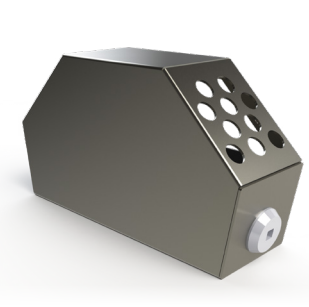

London Bin Cigarette Bin Attachment

- Lockable, Slide-out Tray
- 316 Grade Stainless Unit
- Only suits covered top London Bins

code	trade price
46-LB-CBA	$259.00 / ea