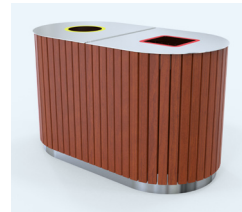

Stainless Steel Top and Bottom with Western Red Cedar Slats