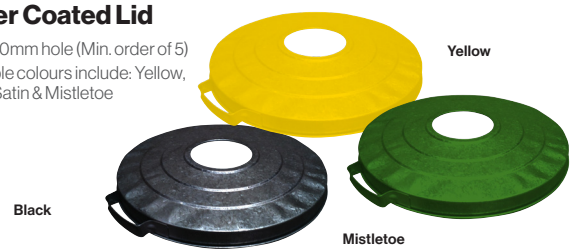

Powder Coated Lid

- With 150mm hole (Min. order of 5)
- Available colours include: Yellow, Black Satin & Mistletoe

code	trade price
46-055-LHP-COLOUR	$199.00 / ea