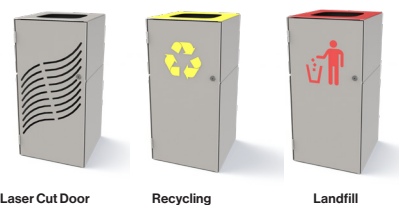

Laser Cut Door

Recycling

Landfill