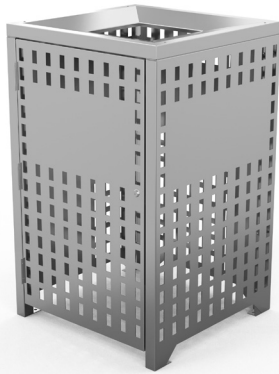

### Stainless Steel Cube Cover

- Price Range: Premium
- 120L Size: 615(L) x 600(W) x 1120(H)mm
- 240L Size: 780(L) x 720(W) x 1250(H)mm

↳ Athens Bin Enclosure - Curved Cover  
Custom Graphics

↳ Athens Bin Enclosure - Curved Cover  
Laser Cut Stainless Steel

↳ Athens Bin Enclosure - Cube Cover (Red & Yellow) Timber Slat Base

↳ Athens Bin Enclosure - Stainless Steel Curved Cover  
Black Western Red Cedar Slat Base

↳ Athens Bin Enclosure - Curved Cover  
Stainless Steel