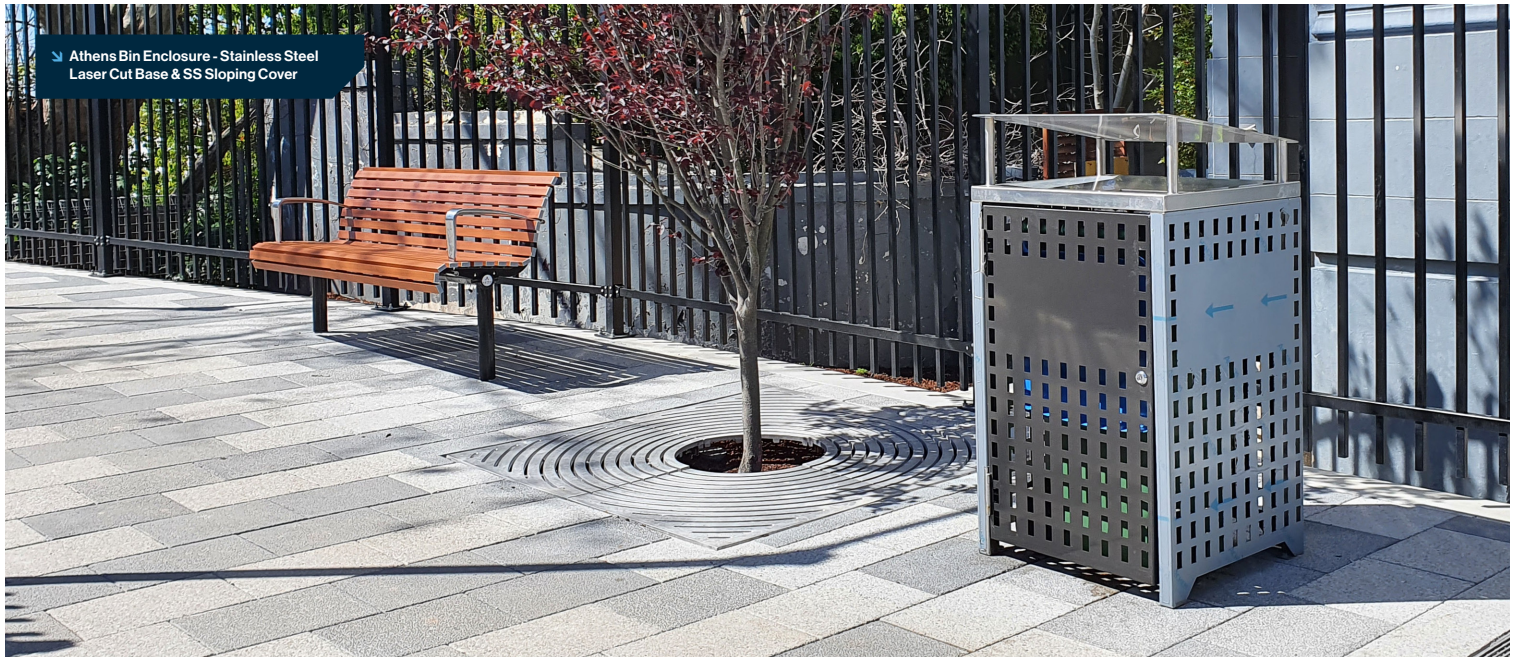

### Powder Coated Cube Cover

- Price Range: Mid-Tier
- 120L Size: 615(L) x 600(W) x 1120(H)mm
- 240L Size: 780(L) x 720(W) x 1250(H)mm

\*See our full range of colours and pricing online

↳ Athens Bin Enclosure - Stainless Steel  
Laser Cut Base & SS Sloping Cover