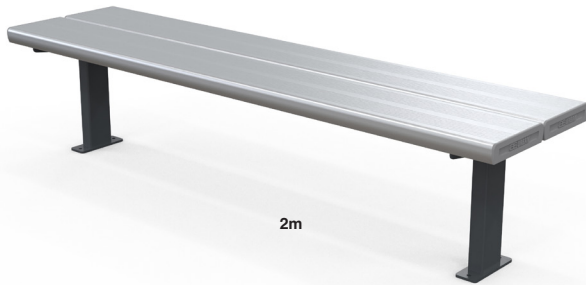

1m

3m

4m

5m

6m

2m

Aluminium PRO Benches Double

■ Size: (Length) x 500(W) x 485(H)mm