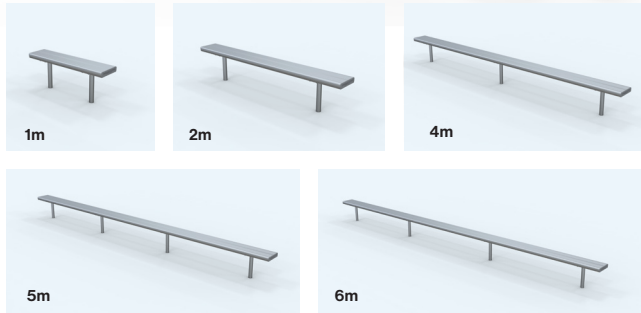

AS Urban Ali In-ground Benches

Aluminium In-ground Benches

- Size: 250(W) x length x adjustable height
- Overall height before installation is 750mm

code	length	trade price
47-AB1-IG	1000mm	$290.00 / ea
47-AB2-IG	2000mm	$345.00 / ea
47-AB3-IG	3000mm	$480.00 / ea
47-AB4-IG	4000mm	$560.00 / ea
47-AB5-IG	5000mm	$680.00 / ea
47-AB6-IG	6000mm	$745.00 / ea