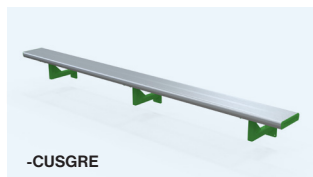

AS Urban Ali Wall Mounted Benches

Aluminium Wall Mounted Benches

- Size: 430(W)mm x length
- Height is adjustable
- Other types also in stock - please enquire.

code	length	trade price
47-ABW-1	1000mm	$395.00 / ea
47-ABW-2	2000mm	$455.00 / ea
47-ABW-3	3000mm	$550.00 / ea
47-ABW-4	4000mm	$670.00 / ea
47-ABW-5	5000mm	$815.00 / ea
47-ABW-6	6000mm	$920.00 / ea

Aluminium Wall Mounted Benches Coloured

- Size: 430(W)mm x length
- Height is adjustable
- Coloured Legs & End Caps: Red, Blue, Green, Yellow, Orange, Purple
- Other types also in stock - please enquire

code	length	trade price
47-ABW-1-(COLOURCODE)	1000mm	$455.00 / ea
47-ABW-2-(COLOURCODE)	2000mm	$515.00 / ea
47-ABW-3-(COLOURCODE)	3000mm	$635.00 / ea
47-ABW-4-(COLOURCODE)	4000mm	$755.00 / ea
47-ABW-5-(COLOURCODE)	5000mm	$925.00 / ea
47-ABW-6-(COLOURCODE)	6000mm	$1,030.00 / ea

Aluminium Plinth Mounted Benches

- Size: 250(W) x length x height of plinth/wall
- Plinth not supplied, benches only
- Other types also in stock - please enquire.

code	length	trade price
47-ABPM-1	1000mm	$290.00 / ea
47-ABPM-2	2000mm	$345.00 / ea
47-ABPM-3	3000mm	$480.00 / ea
47-ABPM-4	4000mm	$560.00 / ea
47-ABPM-5	5000mm	$680.00 / ea
47-ABPM-6	6000mm	$745.00 / ea

Aluminium Plinth Mounted Benches Coloured

- Size: 250(W) x length x height of plinth/wall
- Plinth not supplied, benches only
- Coloured Legs & End Caps: Red, Blue, Green, Yellow, Orange, Purple
- Other types also in stock - please enquire.

code	length	trade price
47-ABPM-1-(COLOURCODE)	1000mm	$350.00 / ea
47-ABPM-2-(COLOURCODE)	2000mm	$405.00 / ea
47-ABPM-3-(COLOURCODE)	3000mm	$565.00 / ea
47-ABPM-4-(COLOURCODE)	4000mm	$645.00 / ea
47-ABPM-5-(COLOURCODE)	5000mm	$790.00 / ea
47-ABPM-6-(COLOURCODE)	6000mm	$855.00 / ea