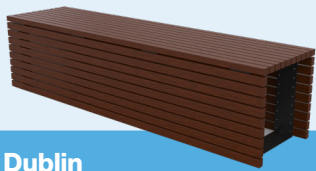

The Astra Bench Range

→ Dublin

The Dublin Bench's versatile design allows for creative configurations such as continuous benches, squares, octagons, or custom arrangements.

[See Pages 6-7](#)