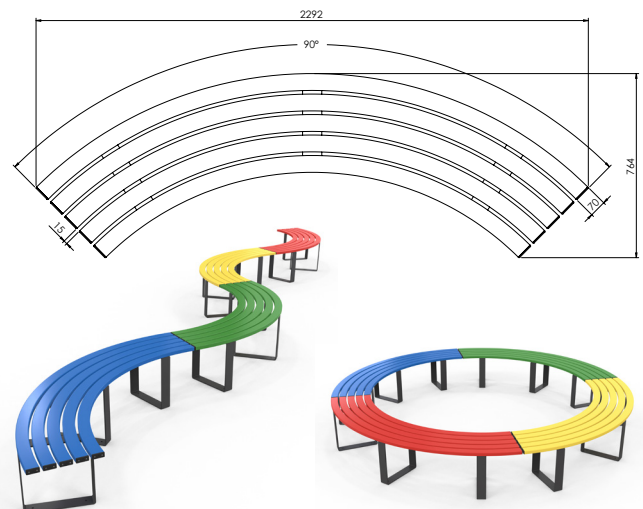

Milan Benches

Milan Bench

■ Size: 410(W) x 450(H) x 1800(L) or 1500(L)mm

■ Slat Profile: 70(W) x 30(H)mm
■ Bench Height: 450mm

code	description	length	trade price
47-AMLBT15	Merbau Hardwood	1500mm	$799.00 / ea
47-AMLBA15	Anodised Aluminium	1500mm	$980.00 / ea
47-AMLBAC15-COLOUR CODE	Aluminium - Coloured (7 Standard Colours below)	1500mm	$1,299.00 / ea
47-AMLBWGA15	Wood Grain Aluminium - Western Red Cedar	1500mm	$1,080.00 / ea
47-AMLBBO15	Wood Grain Aluminium - Blonde Oak	1500mm	$1,080.00 / ea
47-AMLBT18	Merbau Hardwood	1800mm	$880.00 / ea
47-AMLBA18	Anodised Aluminium	1800mm	$1,050.00 / ea
47-AMLBAC18-COLOUR CODE	Aluminium - Coloured (7 Standard Colours below)	1800mm	$1,380.00 / ea
47-AMLBWGA18	Wood Grain Aluminium - Western Red Cedar	1800mm	$1,190.00 / ea
47-AMLBBO18	Wood Grain Aluminium - Blonde Oak	1800mm	$1,190.00 / ea
47-AMBA	Armrest (Set of 2)		$199.00 / set

Astra Carbon Footprint Tracker
See Online

Milan Curved Bench

■ Inside Radius: 1215mm (90°)
■ Outside Radius: 1625mm (90°)
■ Height: 450(H)mm

■ 7 Standard Slat Colours: Monument, Blue, Red, Green, Yellow, Orange and Purple

code	description	trade price
49-AMLCB-(COLOURCODE)	Coloured Aluminium Slats	$2,490.00 / ea
49-AMLCB-WRC	Western Red Cedar Aluminium Slats	$3,420.00 / ea