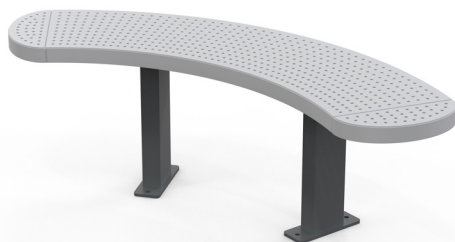

NEW

Spencer Single Bench

- Overall Size: 1242(L) x 448(W) x 420(H)mm
- Heavy Duty Steel Construction
- Custom colours available

code	colour	trade price
49-007-SB	2-Tone Grey (Standard)	$690.00 / ea
49-007-PB1-(COLOUR CODE)	6 Custom Colours (Below)	$780.00 / ea