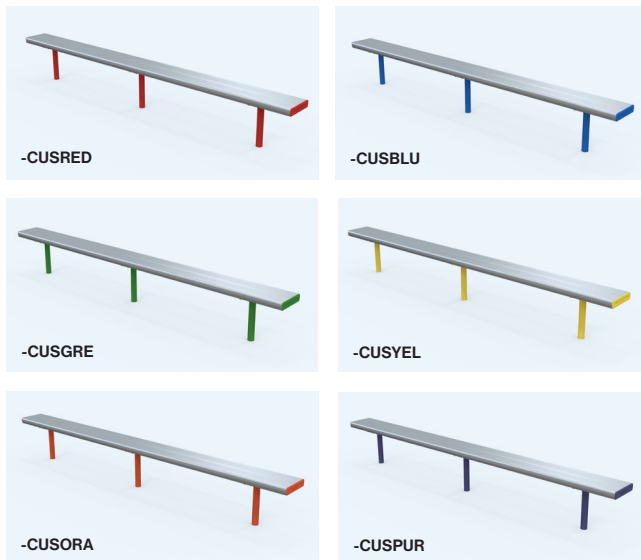

Aluminium Surface Mounted Benches

AS Urban Ali Surface Mounted Benches

Aluminium Surface Mounted Benches

- Standard Size: 250(W) x 400(H)mm
- Junior Size: 250(W) x 300(H)mm

code	description	trade price
47-AB1	1000mm Standard	\$290.00 / ea
47-AB2	2000mm Standard	\$345.00 / ea
47-AB3	3000mm Standard	\$480.00 / ea
47-AB4	4000mm Standard	\$560.00 / ea
47-AB5	5000mm Standard	\$680.00 / ea
47-AB6	6000mm Standard	\$745.00 / ea
47-AB1-J	1000mm Junior	\$275.00 / ea
47-AB2-J	2000mm Junior	\$335.00 / ea
47-AB3-J	3000mm Junior	\$470.00 / ea
47-AB4-J	4000mm Junior	\$550.00 / ea
47-AB5-J	5000mm Junior	\$665.00 / ea
47-AB6-J	6000mm Junior	\$735.00 / ea

Aluminium Surface Mounted Benches Coloured

- Standard Size: 250(W) x 400(H)mm
- Junior Size: 250(W) x 300(H)mm
- Coloured Legs & End Caps: Red, Blue, Green, Yellow, Orange & Purple

code	description	trade price
47-AB1-(COLOURCODE)	1000mm Standard	\$350.00 / ea
47-AB2-(COLOURCODE)	2000mm Standard	\$405.00 / ea
47-AB3-(COLOURCODE)	3000mm Standard	\$565.00 / ea
47-AB4-(COLOURCODE)	4000mm Standard	\$645.00 / ea
47-AB5-(COLOURCODE)	5000mm Standard	\$790.00 / ea
47-AB6-(COLOURCODE)	6000mm Standard	\$855.00 / ea
47-AB1-J-(COLOURCODE)	1000mm Junior	\$335.00 / ea
47-AB2-J-(COLOURCODE)	2000mm Junior	\$395.00 / ea
47-AB3-J-(COLOURCODE)	3000mm Junior	\$555.00 / ea
47-AB4-J-(COLOURCODE)	4000mm Junior	\$635.00 / ea
47-AB5-J-(COLOURCODE)	5000mm Junior	\$775.00 / ea
47-AB6-J-(COLOURCODE)	6000mm Junior	\$845.00 / ea

AS Urban Ali In-ground Benches

Aluminium In-ground Benches

- Size: 250(W) x length x adjustable height
- Overall height before installation is 750mm

code	length	trade price
47-AB1-IG	1000mm	\$290.00 / ea
47-AB2-IG	2000mm	\$345.00 / ea
47-AB3-IG	3000mm	\$480.00 / ea
47-AB4-IG	4000mm	\$560.00 / ea
47-AB5-IG	5000mm	\$680.00 / ea
47-AB6-IG	6000mm	\$745.00 / ea