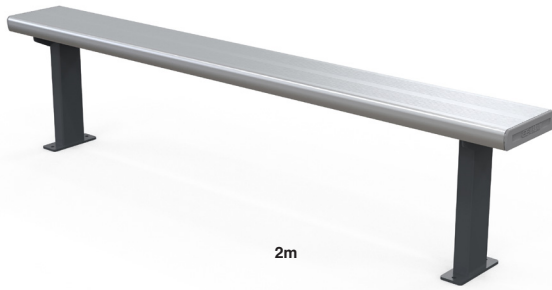

AS Urban Ali PRO Benches

2m

Aluminium PRO Benches Single

■ Size: (Length) x 250(W) x 485(H)mm

code	length	trade price
47-AB1-PRO	1m	$380.00 / ea
47-AB2-PRO	2m	$450.00 / ea
47-AB3-PRO	3m	$625.00 / ea
47-AB4-PRO	4m	$730.00 / ea
47-AB5-PRO	5m	$890.00 / ea
47-AB6-PRO	6m	$970.00 / ea