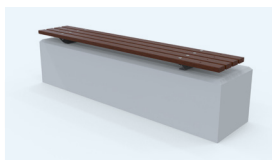

Blonde Oak

Merbau Hardwood

Anodised Aluminium

Enviroslat Walnut

Western Red Cedar

Blonde Oak

Merbau Hardwood

Woodville Plinth Mount Bench + Concrete Plinth (Plinth also available - see online)