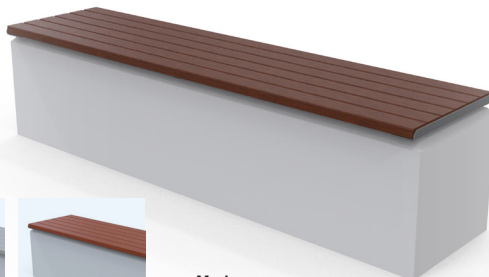

Western Red Cedar

Merbau Hardwood

Paris Flat Bench Plinth Mount + Concrete Plinth

- Size: 1830(L) x 445(W) x 447(H)mm
- Slat Profile: 70(W) x 30(H)mm

code	description	trade price
47-APFBP18-PLINTH	Merbau Hardwood	$3,920.00 / ea
47-APFBP18A-PLINTH	Anodised Aluminium	$4,070.00 / ea
47-APFBP18WGA-PLINTH	Wood Grain Aluminium - Western Red Cedar	$4,220.00 / ea
47-APFBP18BO-PLINTH	Wood Grain Aluminium - Blonde Oak	$4,220.00 / ea

Astra Carbon Footprint Tracker
See Online