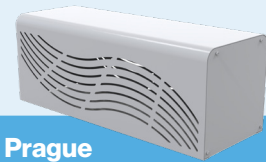

→ Prague

Prague benches are durable, functional and available in two standard lengths with a heavy-duty galvanized steel and premium powder coat finish.

[See Page 12](#)