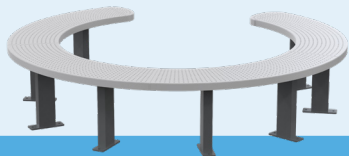

[See Pages 8-9](#)

→ Vienna

The Vienna series has been carefully designed with a heavy-duty steel frame, zinc plated and powder coated monument with smooth slender slats.

[See Page 10](#)

→ Madrid

The Madrid benches are premium furniture pieces. The curvature of the design adds a level of sophistication yet simplicity to any landscape.

[See Pages 10](#)

→ London

The London are slatted benches featuring sleek cast aluminium frames with multiple leg and mounting options to suit different landscapes and specifications.

[See Pages 11](#)

→ Prague

Prague benches are durable, functional and available in two standard lengths with a heavy-duty galvanized steel and premium powder coat finish.

[See Page 12](#)

→ Spencer

The Spencer Platform Benches are a unique way of creating different experiences for users — a round low platform, ideal for socialising and enjoying the outdoors.