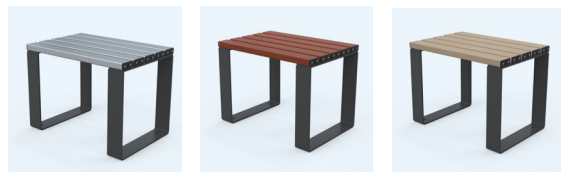

Anodised
Aluminium

Western Red
Cedar

Blonde Oak