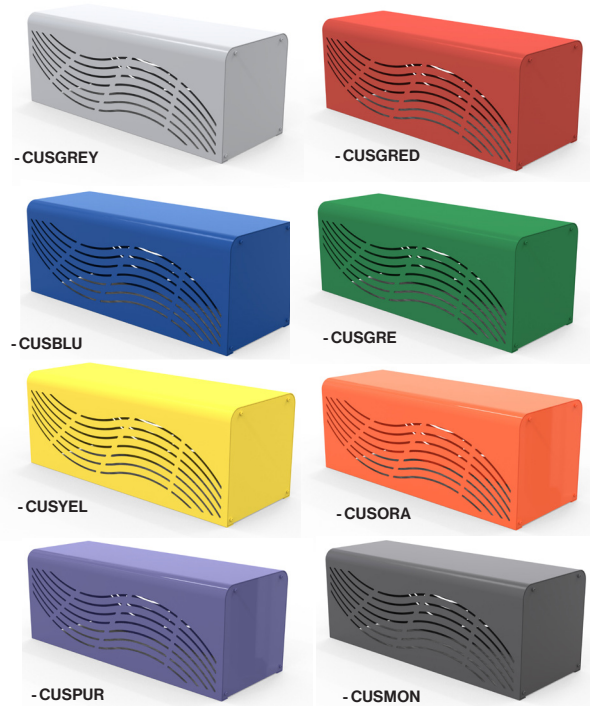

Prague Bench 600mm

- Size: 600(L) x 480(W) x 460(H)mm
- Colours: APO Grey, Monument, Blue, Yellow, Green, Red, Purple, Orange

code	description	trade price
47-APB600-(COLOURCODE)	600mm Bench	$1,299.00 / ea

Astra Carbon Footprint Tracker
See Online