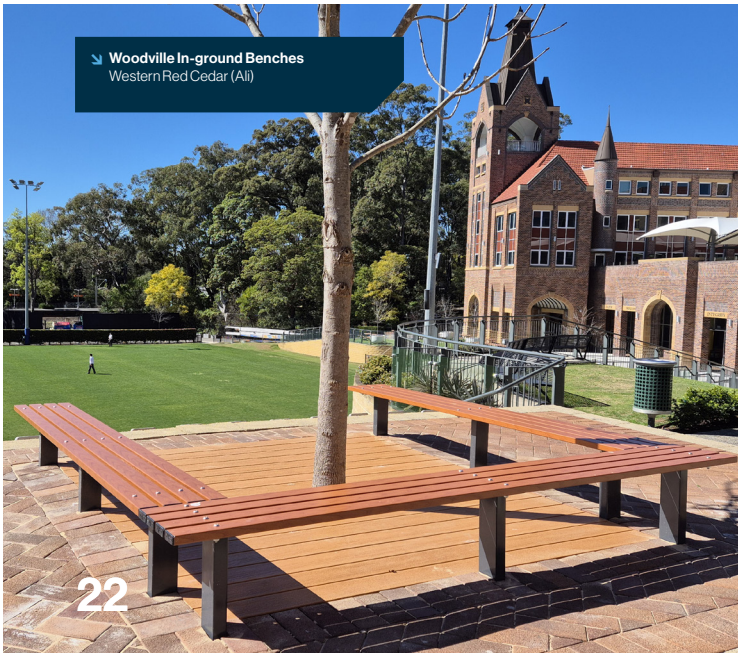

Woodville Angled Bench 180°
Merbau Hardwood

Woodville In-ground Benches
Western Red Cedar (All)

Woodville Bench - Bolt Down
Blonde Oak Aluminium

Woodville Angled Benches

Merbau
Hardwood

Customised Blue with
2x Orbit Tables