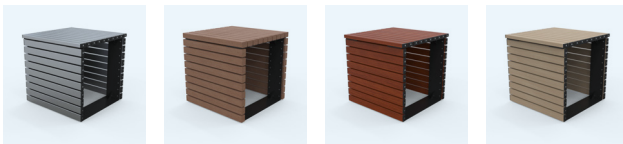

Anodised
Aluminium

Enviroslat
Walnut

Western Red
Cedar

Blonde Oak

Dublin Bench

- Size: 1800(L) x 450(W) x 452(H)mm
- Create different lengths by installing end-on-end.
- Slat Size: Enviroslat Walnut 40 x 30mm, other slats 40 x 20mm
- Optional Bolt on end caps also available.

code	description	trade price
47-ADBT18	Merbau Hardwood	$2,290.00 / ea
47-ADBA18	Anodised Aluminium	$2,955.00 / ea
47-ADBC18	Enviroslat Walnut	$3,265.00 / ea
47-ADBWA18	Wood Grain Aluminium - Western Red Cedar	$3,265.00 / ea
47-ADBO18	Wood Grain Aluminium - Blonde Oak	$3,265.00 / ea
47-ADEC	End Cap Set of 2	$299.00 / ea

Astra Carbon Footprint Tracker
See Online

Dublin Stool

- Size: 450(L) x 450(W) x 452(H)mm
- Slat Size: Enviroslat Walnut 40x30mm, other slats 40x20mm
- Optional Bolt on end caps

code	description	trade price
47-ADBT45	Merbau Hardwood	$1,450.00 / ea
47-ADBA45	Anodised Aluminium	$1,870.00 / ea
47-ADBC45	Enviroslat Walnut	$1,985.00 / ea
47-ADBWA45	Wood Grain Aluminium - Western Red Cedar	$1,985.00 / ea
47-ADBO45	Wood Grain Aluminium - Blonde Oak	$1,985.00 / ea
47-ADEC	End Cap Set of 2	$299.00 / ea

Astra Carbon Footprint Tracker
See Online

NEW

DUBLIN SEATS

See Online