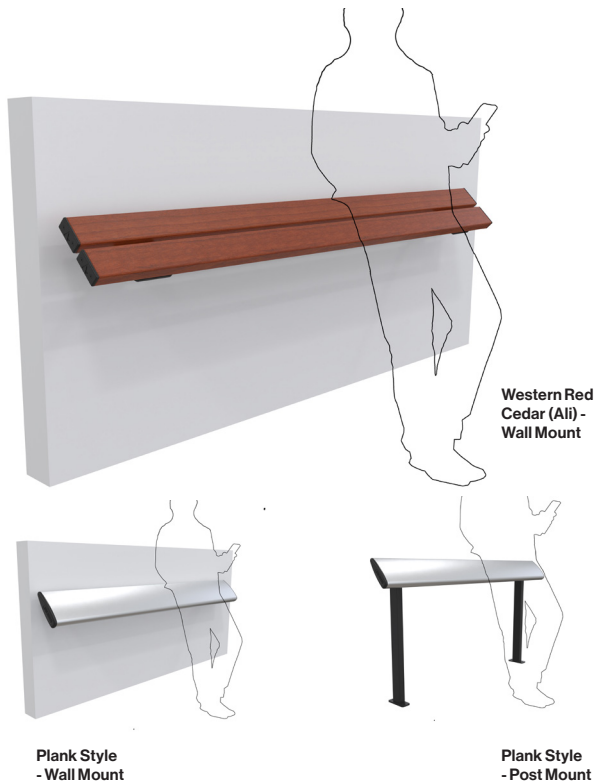

Milan Leaning Rails and Rome Bench

NEW
Milan Leaning Rails

- Size: 1500mm(L)
  (Post mount is 850mm high)
- Available in Wall Mount or Post Mount (posts included)
- Available with 1x Ali Plank or 2 x 70 x 30 Slats

post mount	description	trade price
47-AMLLRP-PLK	Plank Style - Aluminium	$895.00 / ea
47-AMLLRP-T	Merbau Hardwood	$969.00 / ea
47-AMLLRP-A	Anodised Ali	$1,160.00 / ea
47-AMLLRP-WGA	Wood Grain Aluminium - Western Red Cedar	$1,390.00 / ea
47-AMLLRP-BO	Wood Grain Aluminium - Blonde Oak	$1,390.00 / ea
wall mount	description	trade price
47-AMLLRW-PLK	Plank Style - Aluminium	$675.00 / ea
47-AMLLRW-T	Merbau	$749.00 / ea
47-AMLLRW-A	Anodised Ali	$940.00 / ea
47-AMLLRW-WGA	Wood Grain Aluminium - Western Red Cedar	$1,170.00 / ea
47-AMLLRW-BO	Wood Grain Aluminium - Blonde Oak	$1,170.00 / ea

Astra Carbon Footprint Tracker
See Online