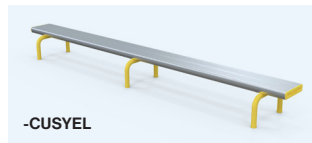

colour code	length	trade price
47-APB1-J-(COLOURCODE)	1000mm	$370.00 / ea
47-APB2-J-(COLOURCODE)	2000mm	$430.00 / ea
47-APB3-J-(COLOURCODE)	3000mm	$640.00 / ea
47-APB4-J-(COLOURCODE)	4000mm	$705.00 / ea
47-APB5-J-(COLOURCODE)	5000mm	$845.00 / ea
47-APB6-J-(COLOURCODE)	6000mm	$899.00 / ea