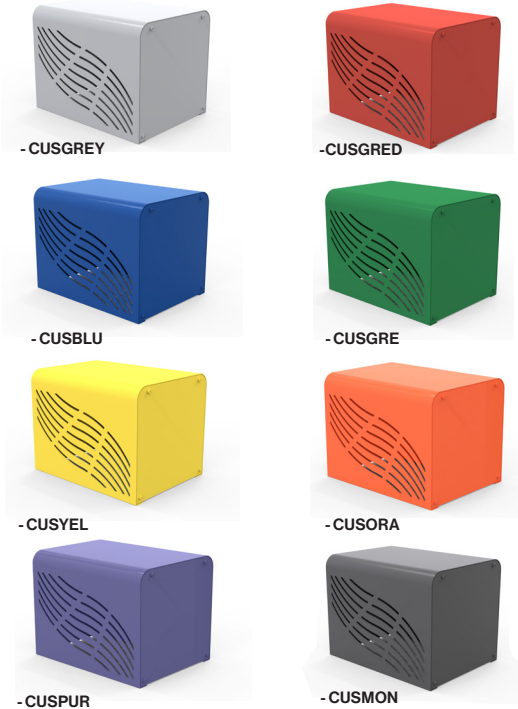

Prague Benches