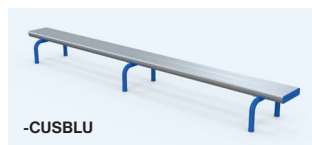

colour code	length	trade price
47-APB1-J-(COLOURCODE)	1000mm	$370.00 / ea
47-APB2-J-(COLOURCODE)	2000mm	$430.00 / ea
47-APB3-J-(COLOURCODE)	3000mm	$640.00 / ea
47-APB4-J-(COLOURCODE)	4000mm	$705.00 / ea
47-APB5-J-(COLOURCODE)	5000mm	$845.00 / ea
47-APB6-J-(COLOURCODE)	6000mm	$899.00 / ea