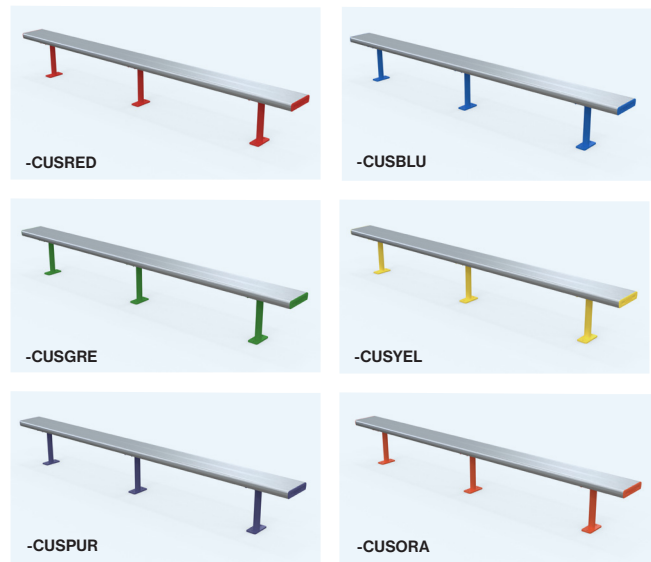

Aluminium Surface Mounted Benches Coloured

- Standard Size: 250(W) x 400(H)mm
- Junior Size: 250(W) x 300(H)mm
- Coloured Legs & End Caps: Red, Blue, Green, Yellow, Orange & Purple