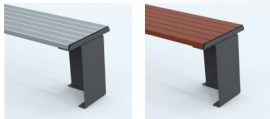

Anodised Aluminium

Western Red Cedar

Merbau Hardwood

Paris Flat Bench

- Size: 1815(L) x 445(W) x 447(H)mm
- Slat Profile: 70(W) x 30(H)mm

code	description	trade price
47-APFBT18	Merbau Hardwood	$1,499.00 / ea
47-APFBA18	Anodised Aluminium	$1,670.00 / ea
47-APFBWGA18	Wood Grain Aluminium - Western Red Cedar	$1,840.00 / ea
47-APFBBO18	Wood Grain Aluminium - Blonde Oak	$1,840.00 / ea