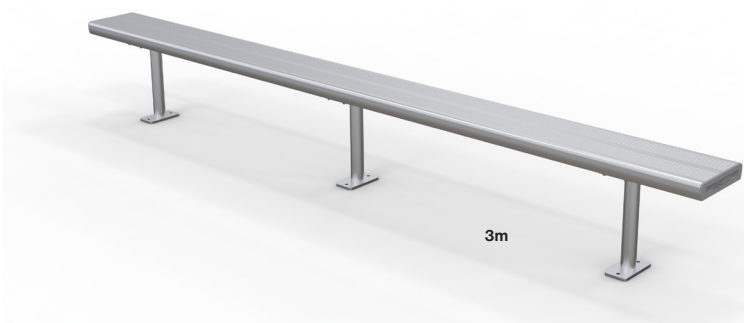

code	length	trade price
47-ADB-PRO1	1m	\$1,790.00 / ea
47-ADB-PRO2	2m	\$2,140.00 / ea

2m

Aluminium Surface Mounted Benches

Aluminium Wall Mounted Benches

Aluminium Surface Mounted Benches

Aluminium Surface Mounted Benches

Aluminium Surface Mounted Benches

AS Urban Ali Surface Mounted Benches

Aluminium Surface Mounted Benches

- Standard Size: 250(W) x 400(H)mm
- Junior Size: 250(W) x 300(H)mm

code	description	trade price
47-AB1	1000mm Standard	\$290.00 / ea
47-AB2	2000mm Standard	\$345.00 / ea
47-AB3	3000mm Standard	\$480.00 / ea
47-AB4	4000mm Standard	\$560.00 / ea
47-AB5	5000mm Standard	\$680.00 / ea
47-AB6	6000mm Standard	\$745.00 / ea
47-AB1-J	1000mm Junior	\$275.00 / ea
47-AB2-J	2000mm Junior	\$335.00 / ea
47-AB3-J	3000mm Junior	\$470.00 / ea
47-AB4-J	4000mm Junior	\$550.00 / ea
47-AB5-J	5000mm Junior	\$665.00 / ea
47-AB6-J	6000mm Junior	\$735.00 / ea