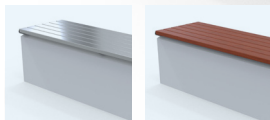

Anodised Aluminium

Western Red Cedar

Paris Flat Bench Plinth Mount + Concrete Plinth

- Size: 1830(L) x 445(W) x 447(H)mm
- Slat Profile: 70(W) x 30(H)mm

code	description	trade price
47-APFBP18-PLINTH	Merbau Hardwood	$3,920.00 / ea
47-APFBP18A-PLINTH	Anodised Aluminium	$4,070.00 / ea
47-APFBP18WGA-PLINTH	Wood Grain Aluminium - Western Red Cedar	$4,220.00 / ea
47-APFBP18BO-PLINTH	Wood Grain Aluminium - Blonde Oak	$4,220.00 / ea