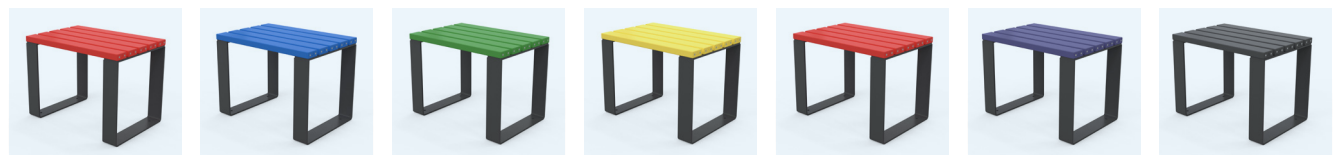

Red

Blue

Green

Yellow

Orange

Purple

Monument