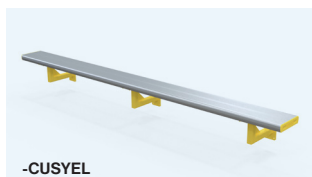

AS Urban Ali Wall Mounted Benches

Aluminium Wall Mounted Benches

- Size: 430(W)mm x length
- Height is adjustable
- Other types also in stock - please enquire.

code	length	trade price
47-ABW-1	1000mm	$395.00 / ea
47-ABW-2	2000mm	$455.00 / ea
47-ABW-3	3000mm	$550.00 / ea
47-ABW-4	4000mm	$670.00 / ea
47-ABW-5	5000mm	$815.00 / ea
47-ABW-6	6000mm	$920.00 / ea

Aluminium Wall Mounted Benches Coloured

- Size: 430(W)mm x length
- Height is adjustable
- Coloured Legs & End Caps: Red, Blue, Green, Yellow, Orange, Purple
- Other types also in stock - please enquire

code	length	trade price
47-ABW-1-(COLOURCODE)	1000mm	$455.00 / ea
47-ABW-2-(COLOURCODE)	2000mm	$515.00 / ea
47-ABW-3-(COLOURCODE)	3000mm	$635.00 / ea
47-ABW-4-(COLOURCODE)	4000mm	$755.00 / ea
47-ABW-5-(COLOURCODE)	5000mm	$925.00 / ea
47-ABW-6-(COLOURCODE)	6000mm	$1,030.00 / ea

Aluminium Plinth Mounted Benches

- Size: 250(W) x length x height of plinth/wall
- Plinth not supplied, benches only
- Other types also in stock - please enquire.

code	length	trade price
47-ABPM-1	1000mm	$290.00 / ea
47-ABPM-2	2000mm	$345.00 / ea
47-ABPM-3	3000mm	$480.00 / ea
47-ABPM-4	4000mm	$560.00 / ea
47-ABPM-5	5000mm	$680.00 / ea
47-ABPM-6	6000mm	$745.00 / ea

Aluminium Plinth Mounted Benches Coloured

- Size: 250(W) x length x height of plinth/wall
- Plinth not supplied, benches only
- Coloured Legs & End Caps: Red, Blue, Green, Yellow, Orange, Purple
- Other types also in stock - please enquire.

code	length	trade price
47-ABPM-1-(COLOURCODE)	1000mm	$350.00 / ea
47-ABPM-2-(COLOURCODE)	2000mm	$405.00 / ea
47-ABPM-3-(COLOURCODE)	3000mm	$565.00 / ea
47-ABPM-4-(COLOURCODE)	4000mm	$645.00 / ea
47-ABPM-5-(COLOURCODE)	5000mm	$790.00 / ea
47-ABPM-6-(COLOURCODE)	6000mm	$855.00 / ea