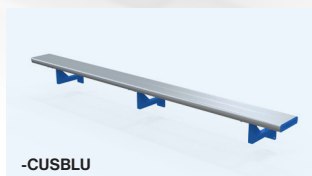

AS Urban Ali Wall Mounted Benches

Aluminium Wall Mounted Benches

- Size: 430(W)mm x length
- Height is adjustable
- Other types also in stock - please enquire.

code	length	trade price
47-ABW-1	1000mm	$395.00 / ea
47-ABW-2	2000mm	$455.00 / ea
47-ABW-3	3000mm	$550.00 / ea
47-ABW-4	4000mm	$670.00 / ea
47-ABW-5	5000mm	$815.00 / ea
47-ABW-6	6000mm	$920.00 / ea

Aluminium Wall Mounted Benches Coloured

- Size: 430(W)mm x length
- Height is adjustable
- Coloured Legs & End Caps: Red, Blue, Green, Yellow, Orange, Purple
- Other types also in stock - please enquire

code	length	trade price
47-ABW-1-(COLOURCODE)	1000mm	$455.00 / ea
47-ABW-2-(COLOURCODE)	2000mm	$515.00 / ea
47-ABW-3-(COLOURCODE)	3000mm	$635.00 / ea
47-ABW-4-(COLOURCODE)	4000mm	$755.00 / ea
47-ABW-5-(COLOURCODE)	5000mm	$925.00 / ea
47-ABW-6-(COLOURCODE)	6000mm	$1,030.00 / ea

Aluminium Plinth Mounted Benches

- Size: 250(W) x length x height of plinth/wall
- Plinth not supplied, benches only
- Other types also in stock - please enquire.

code	length	trade price
47-ABPM-1	1000mm	$290.00 / ea
47-ABPM-2	2000mm	$345.00 / ea
47-ABPM-3	3000mm	$480.00 / ea
47-ABPM-4	4000mm	$560.00 / ea
47-ABPM-5	5000mm	$680.00 / ea
47-ABPM-6	6000mm	$745.00 / ea

Aluminium Plinth Mounted Benches Coloured

- Size: 250(W) x length x height of plinth/wall
- Plinth not supplied, benches only
- Coloured Legs & End Caps: Red, Blue, Green, Yellow, Orange, Purple
- Other types also in stock - please enquire.

code	length	trade price
47-ABPM-1-(COLOURCODE)	1000mm	$350.00 / ea
47-ABPM-2-(COLOURCODE)	2000mm	$405.00 / ea
47-ABPM-3-(COLOURCODE)	3000mm	$565.00 / ea
47-ABPM-4-(COLOURCODE)	4000mm	$645.00 / ea
47-ABPM-5-(COLOURCODE)	5000mm	$790.00 / ea
47-ABPM-6-(COLOURCODE)	6000mm	$855.00 / ea