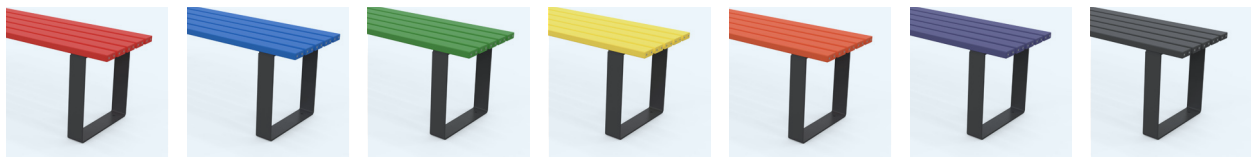

Red

Blue

Green

Yellow

Orange

Purple

Monument