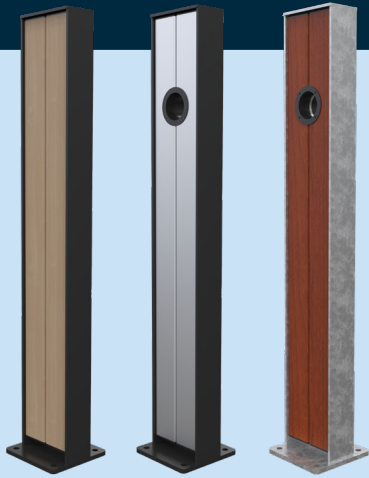

Also available from Astra

7 Architectural Bollards