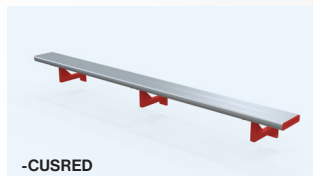

AS Urban Ali Wall Mounted Benches

Aluminium Wall Mounted Benches

- Size: 430(W)mm x length
- Height is adjustable
- Other types also in stock - please enquire.

code	length	trade price
47-ABW-1	1000mm	$395.00 / ea
47-ABW-2	2000mm	$455.00 / ea
47-ABW-3	3000mm	$550.00 / ea
47-ABW-4	4000mm	$670.00 / ea
47-ABW-5	5000mm	$815.00 / ea
47-ABW-6	6000mm	$920.00 / ea

Aluminium Wall Mounted Benches Coloured

- Size: 430(W)mm x length
- Height is adjustable
- Coloured Legs & End Caps: Red, Blue, Green, Yellow, Orange, Purple
- Other types also in stock - please enquire

code	length	trade price
47-ABW-1-(COLOURCODE)	1000mm	$455.00 / ea
47-ABW-2-(COLOURCODE)	2000mm	$515.00 / ea
47-ABW-3-(COLOURCODE)	3000mm	$635.00 / ea
47-ABW-4-(COLOURCODE)	4000mm	$755.00 / ea
47-ABW-5-(COLOURCODE)	5000mm	$925.00 / ea
47-ABW-6-(COLOURCODE)	6000mm	$1,030.00 / ea

Aluminium Plinth Mounted Benches

- Size: 250(W) x length x height of plinth/wall
- Plinth not supplied, benches only
- Other types also in stock - please enquire.

code	length	trade price
47-ABPM-1	1000mm	$290.00 / ea
47-ABPM-2	2000mm	$345.00 / ea
47-ABPM-3	3000mm	$480.00 / ea
47-ABPM-4	4000mm	$560.00 / ea
47-ABPM-5	5000mm	$680.00 / ea
47-ABPM-6	6000mm	$745.00 / ea

Aluminium Plinth Mounted Benches Coloured

- Size: 250(W) x length x height of plinth/wall
- Plinth not supplied, benches only
- Coloured Legs & End Caps: Red, Blue, Green, Yellow, Orange, Purple
- Other types also in stock - please enquire.

code	length	trade price
47-ABPM-1-(COLOURCODE)	1000mm	$350.00 / ea
47-ABPM-2-(COLOURCODE)	2000mm	$405.00 / ea
47-ABPM-3-(COLOURCODE)	3000mm	$565.00 / ea
47-ABPM-4-(COLOURCODE)	4000mm	$645.00 / ea
47-ABPM-5-(COLOURCODE)	5000mm	$790.00 / ea
47-ABPM-6-(COLOURCODE)	6000mm	$855.00 / ea