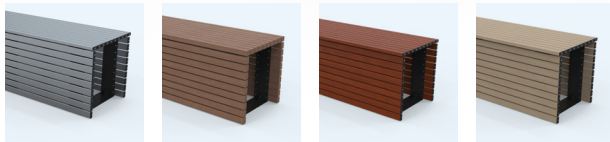

Anodised
Aluminium

Enviroslat
Walnut

Western Red
Cedar

Blonde Oak