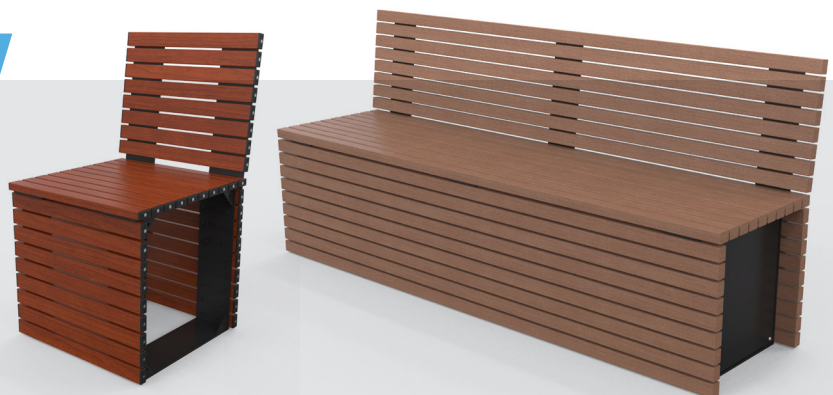

Dublin Benches

Dublin Bench

- Size: 1800(L) x 450(W) x 452(H)mm
- Create different lengths by installing end-on-end.
- Slat Size: Enviroslat Walnut 40 x 30mm, other slats 40 x 20mm
- Optional Bolt on end caps also available.

code	description	trade price
47-ADBT18	Merbau Hardwood	$2,290.00 / ea
47-ADBA18	Anodised Aluminium	$2,955.00 / ea
47-ADBC18	Enviroslat Walnut	$3,265.00 / ea
47-ADBWA18	Wood Grain Aluminium - Western Red Cedar	$3,265.00 / ea
47-ADBO18	Wood Grain Aluminium - Blonde Oak	$3,265.00 / ea
47-ADEC	End Cap Set of 2	$299.00 / ea

Astra Carbon Footprint Tracker
See Online

Dublin Stool

- Size: 450(L) x 450(W) x 452(H)mm
- Slat Size: Enviroslat Walnut 40x30mm, other slats 40x20mm
- Optional Bolt on end caps

code	description	trade price
47-ADBT45	Merbau Hardwood	$1,450.00 / ea
47-ADBA45	Anodised Aluminium	$1,870.00 / ea
47-ADBC45	Enviroslat Walnut	$1,985.00 / ea
47-ADBWA45	Wood Grain Aluminium - Western Red Cedar	$1,985.00 / ea
47-ADBO45	Wood Grain Aluminium - Blonde Oak	$1,985.00 / ea
47-ADEC	End Cap Set of 2	$299.00 / ea

Astra Carbon Footprint Tracker
See Online

NEW

DUBLIN SEATS

See Online