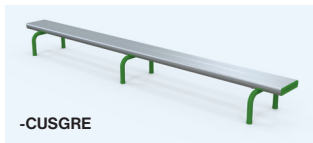

colour code	length	trade price
47-APB1-J-(COLOURCODE)	1000mm	$370.00 / ea
47-APB2-J-(COLOURCODE)	2000mm	$430.00 / ea
47-APB3-J-(COLOURCODE)	3000mm	$640.00 / ea
47-APB4-J-(COLOURCODE)	4000mm	$705.00 / ea
47-APB5-J-(COLOURCODE)	5000mm	$845.00 / ea
47-APB6-J-(COLOURCODE)	6000mm	$899.00 / ea